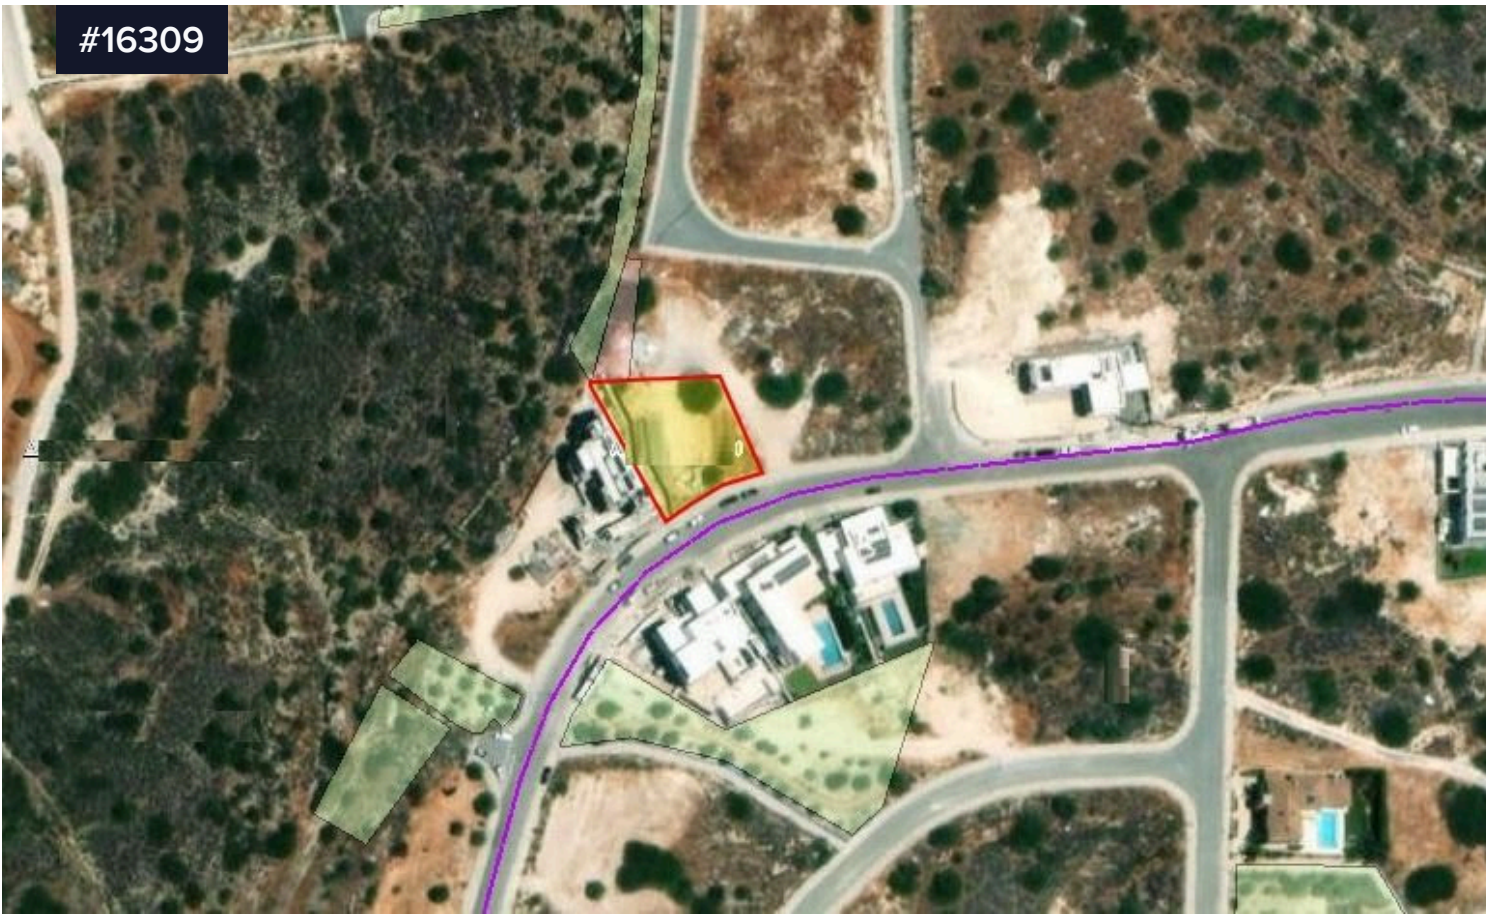

## LOVELY LARGE RESIDENTIAL PLOT OF 956M<sup>2</sup> IN PANIOTIS GERMASOGIA AREA.

€670,000 <sup>+VAT</sup>

 Agia Paraskevi, Limassol

This lovely residential plot is in the exclusive and sought after location of Agia Paraskevi.

The land is flat and ready for building your dream villa.

Ka8, 60% Building Density and 35% coefficient. Allows a house of up to 10 metres.

lovely views.

Type

**Building Plot**

Title deed

**Yes**