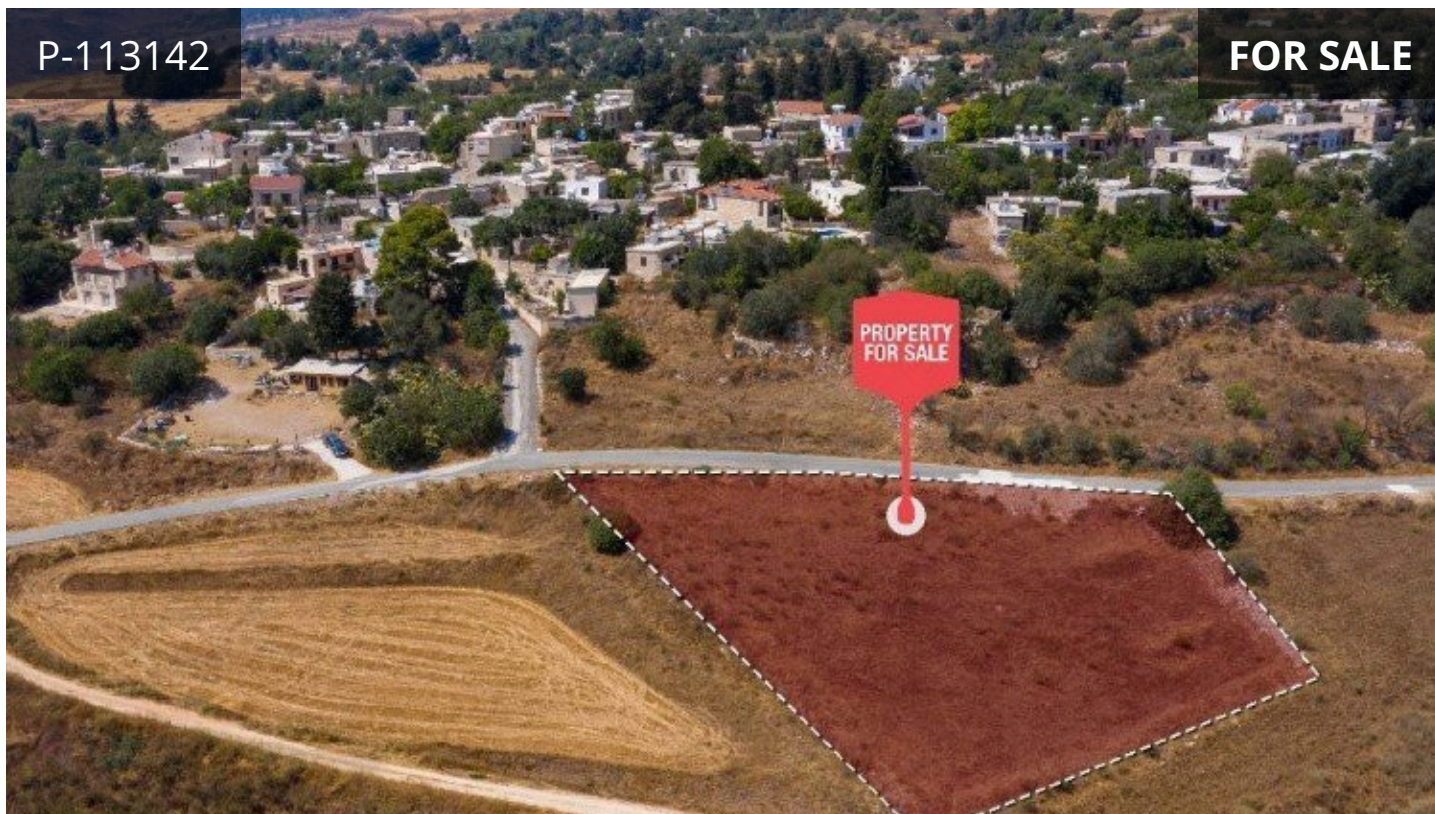

## Paphos, Pano Arodes

2998 m<sup>2</sup> Area

**FOX**  
SMART ESTATE AGENCY

### Description

Residential field in Pano Arodes community, in Paphos District. It is located approximately 150 meters southeast of the center of the village.

It has an irregular shape and a slopping land surface. It abuts onto a public road along its northern boundary with a total frontage of approximately 80m.

It is considered as a good choice for the development of a primary or holiday home since it is located in a beautiful and quiet area which is very close to all necessary amenities.

€120,000 +VAT

<b>TYPE</b>	Building Plot
<b>PLOT</b>	2998 m <sup>2</sup>
<b>TITLE DEED</b>	Yes