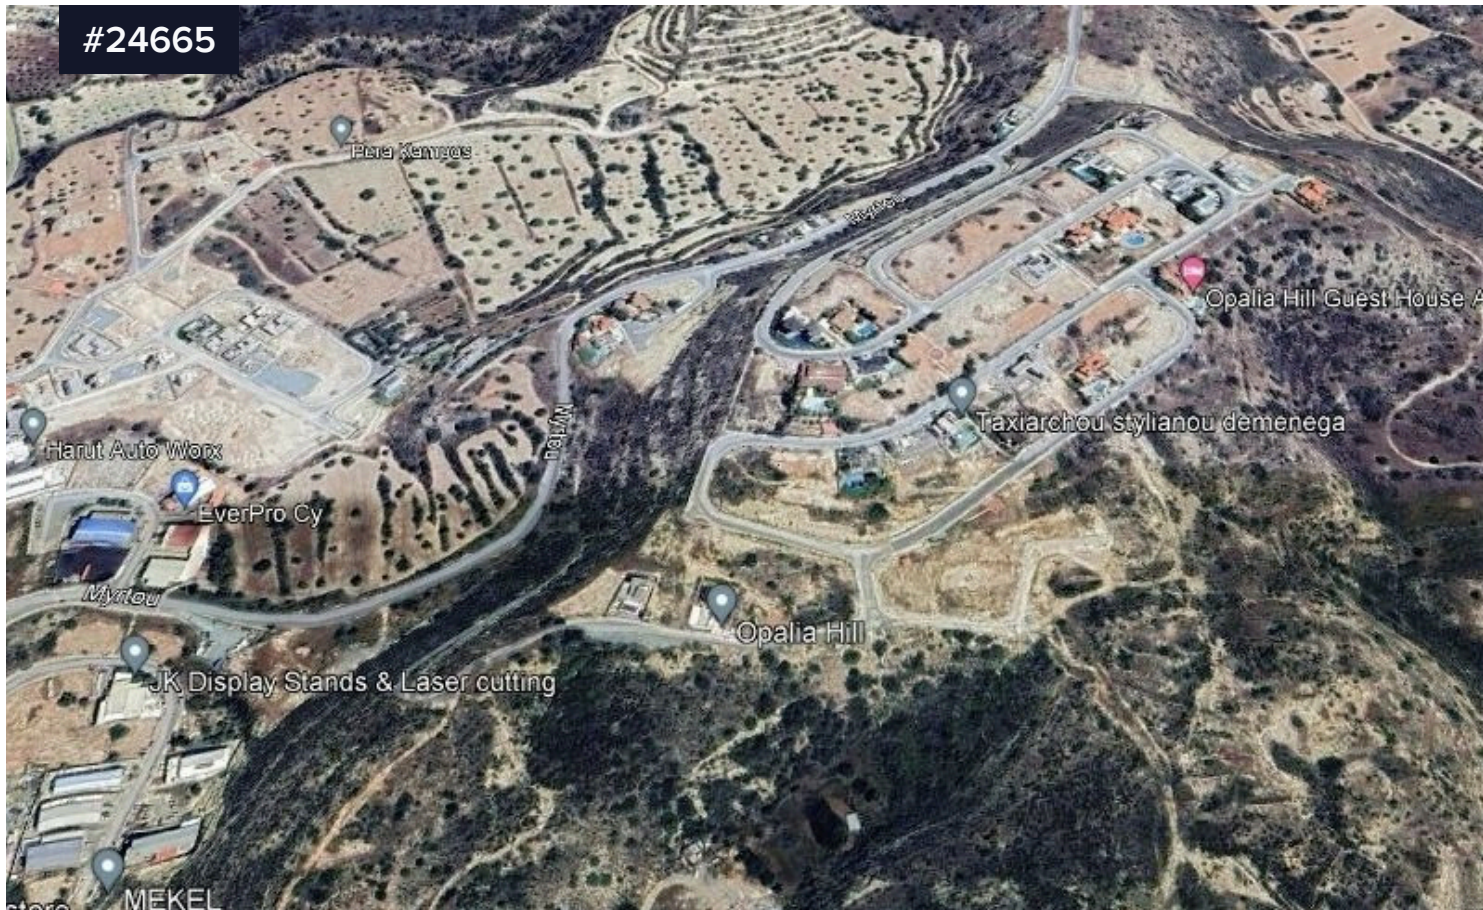

## Nice corner residential plot 869sqm with amazing panoramic viewing in Panthea

€550,000

 Panthea, Limassol

Area

 869 m<sup>2</sup>

Nice corner residential plot 869sqm with amazing panoramic viewing in Panthea (Mesa Gitonia) area in Limassol. The property is close to all amenities, easy access to motor way, in a quiet residential area. It has 30% building density, 20% coverage, 2 floors allowed, road, water, electricity. Call as for more information and viewing.

Type

**Building Plot**

Title deed

**Yes**