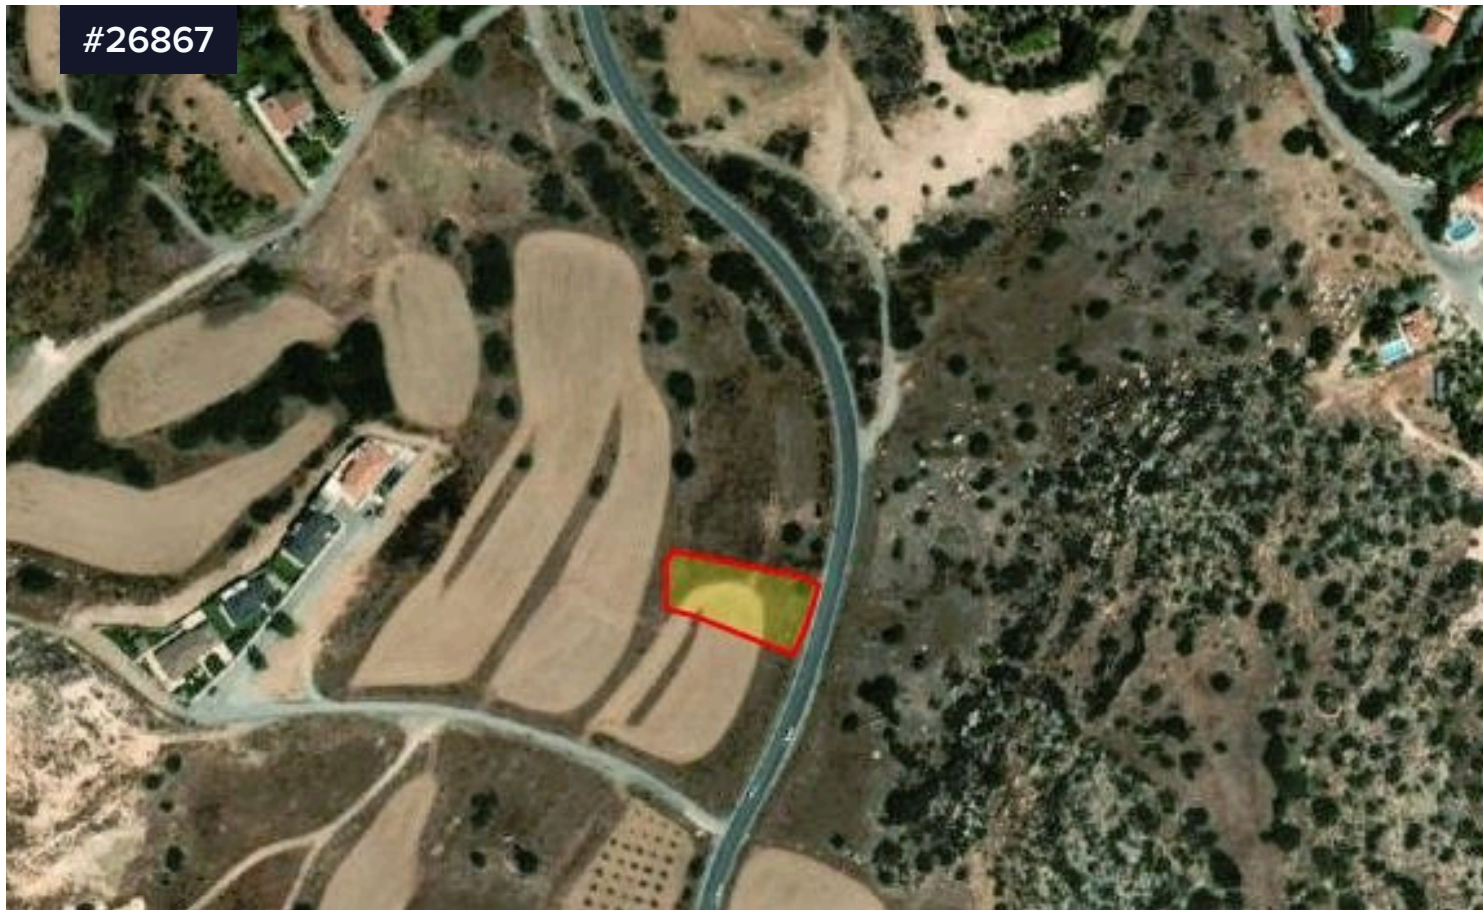

#26867

Residential plot for sale in Pareklissia, Limassol

€200,000

 Pareklissia, Limassol

Area

 1608 m²

Building plot located in the sought after village of Pareklissia in Limassol.

Flat land, open views nice shape.

Zone: H6-20%- 20%- 8.3 height, 2 floors.

2 minutes to the beach road.

Please call for more information and viewing.

Type

Building Plot

Title deed

Yes