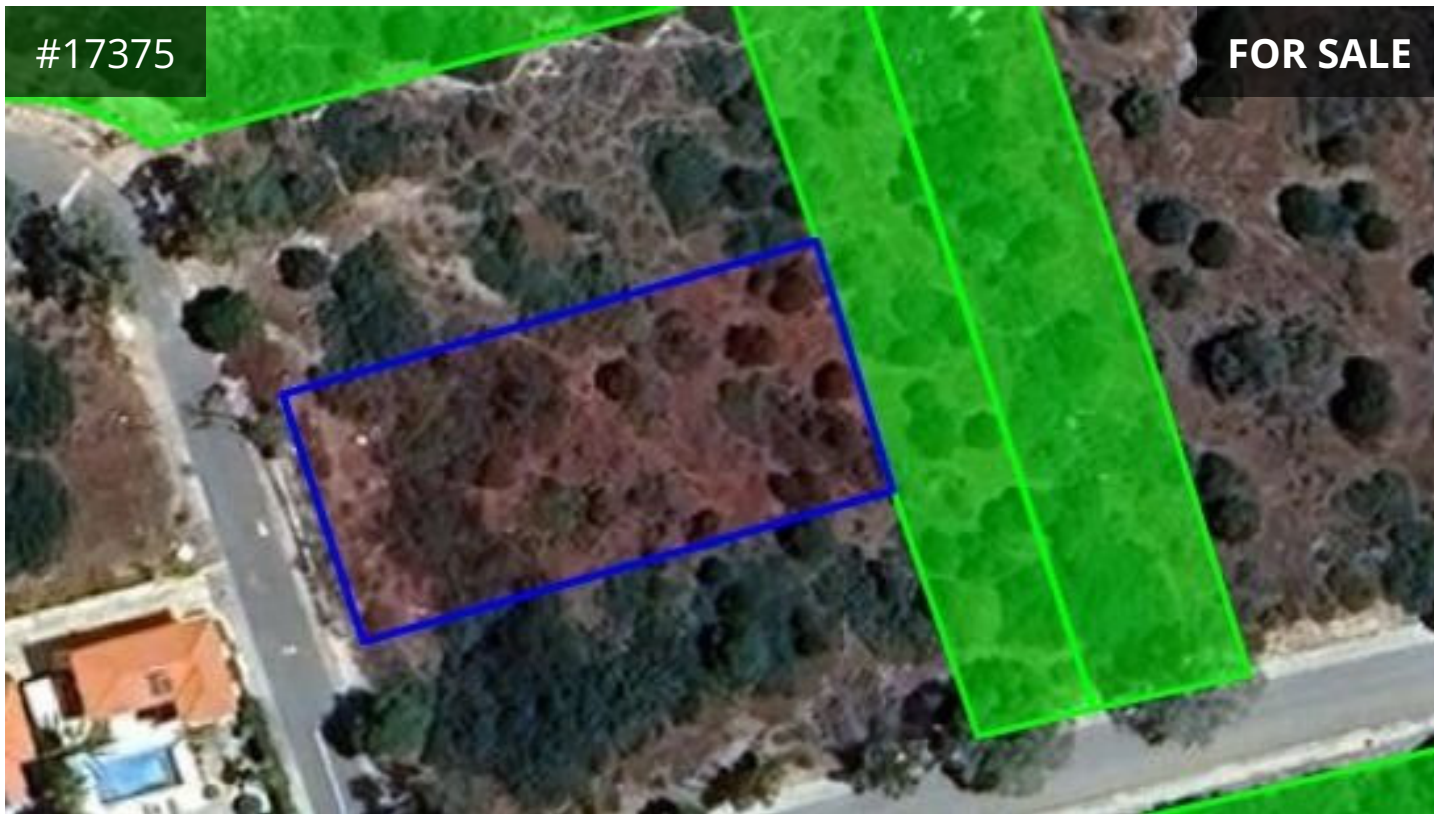

#17375

FOR SALE

Paphos, Secret Valley

1254 m² Area

FOX

SMART ESTATE AGENCY

Description

€207,000

For sale residential plot in Secret Valley in Kouklia community, Paphos.

The plot has a big size of a total 1254 sq.m. area.

It is located in a quiet area and it is also adjacent into a green area.

Plot characteristics:

Zone type: G3

Building density: 20%

Coverage ratio: 15%

Max height: 8.3 m

Max floors: 2

TYPE	Building Plot
PLOT	1254 m ²
TITLE DEED	Yes

foxrealty.eu