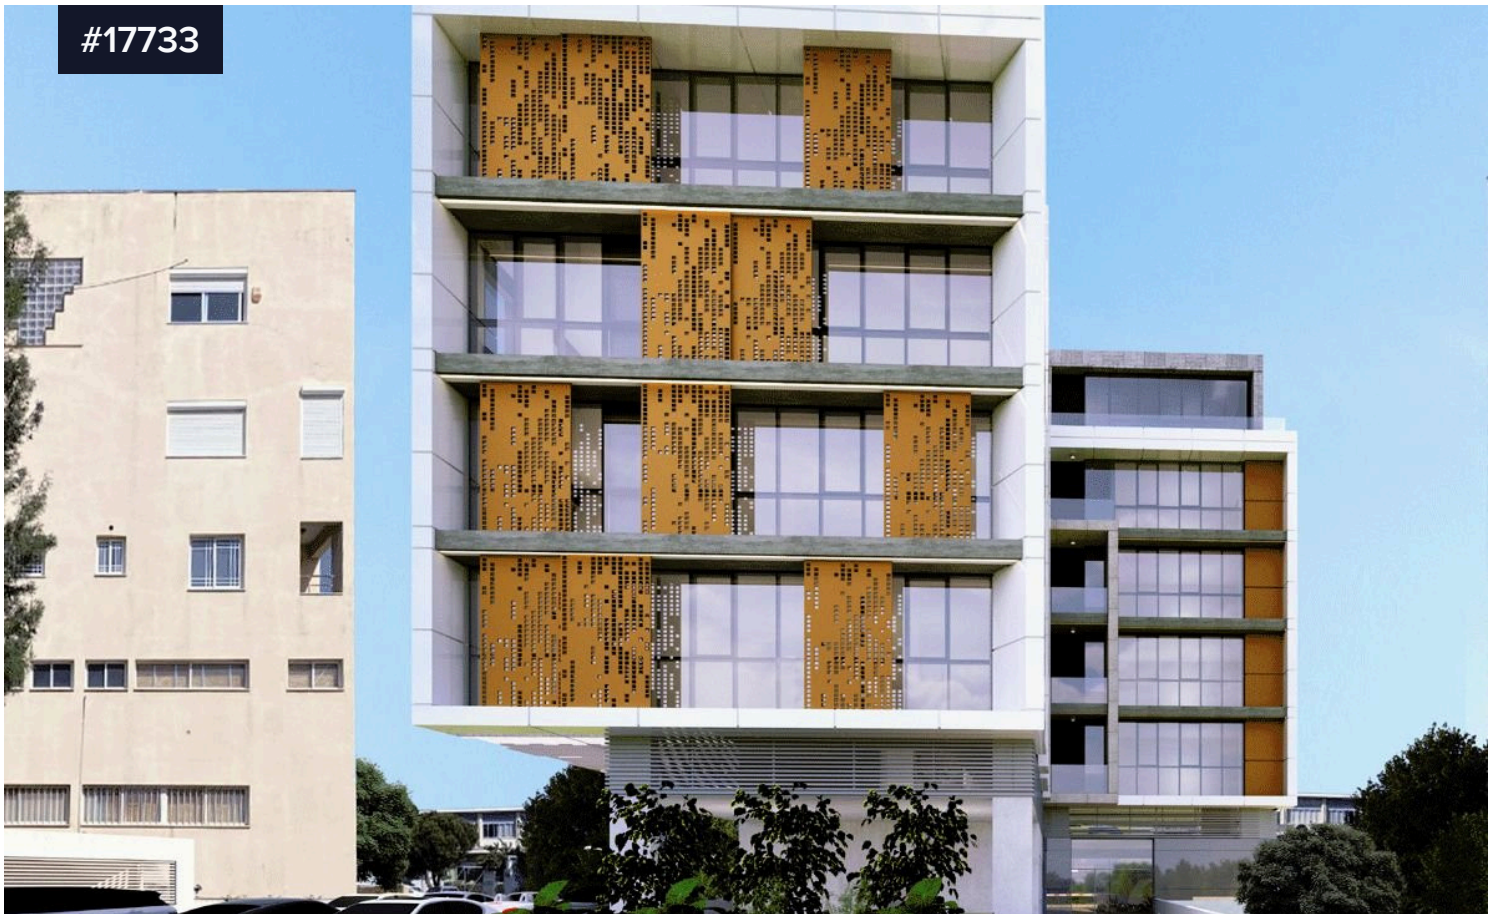

#17733

Commercial Building for Sale in Kato Polemidia, Limassol

€11,000,000 ^{+VAT}

 Kato Polemidia, Limassol

Covered

 2123 m²

A landmark business centre, located in one of Limassol's main commercial hub.

This outstanding building comprises of 6 floors of commercial office space, all of which are meticulously designed to reach the level of quality any high calibre business deserves and expects.

Futhermore, the floor to ceiling windows provide astonishing city and mountain views, complementing the open plan configuration.

The building is close proximity to significant related infrastructures such as respectable business centres, banks and restaurants.

Call for further information and viewing.

Type	Commercial Building
Plot	1323 m²
Status	Under construction
Year of construction	2024
Energy efficiency rating	 A