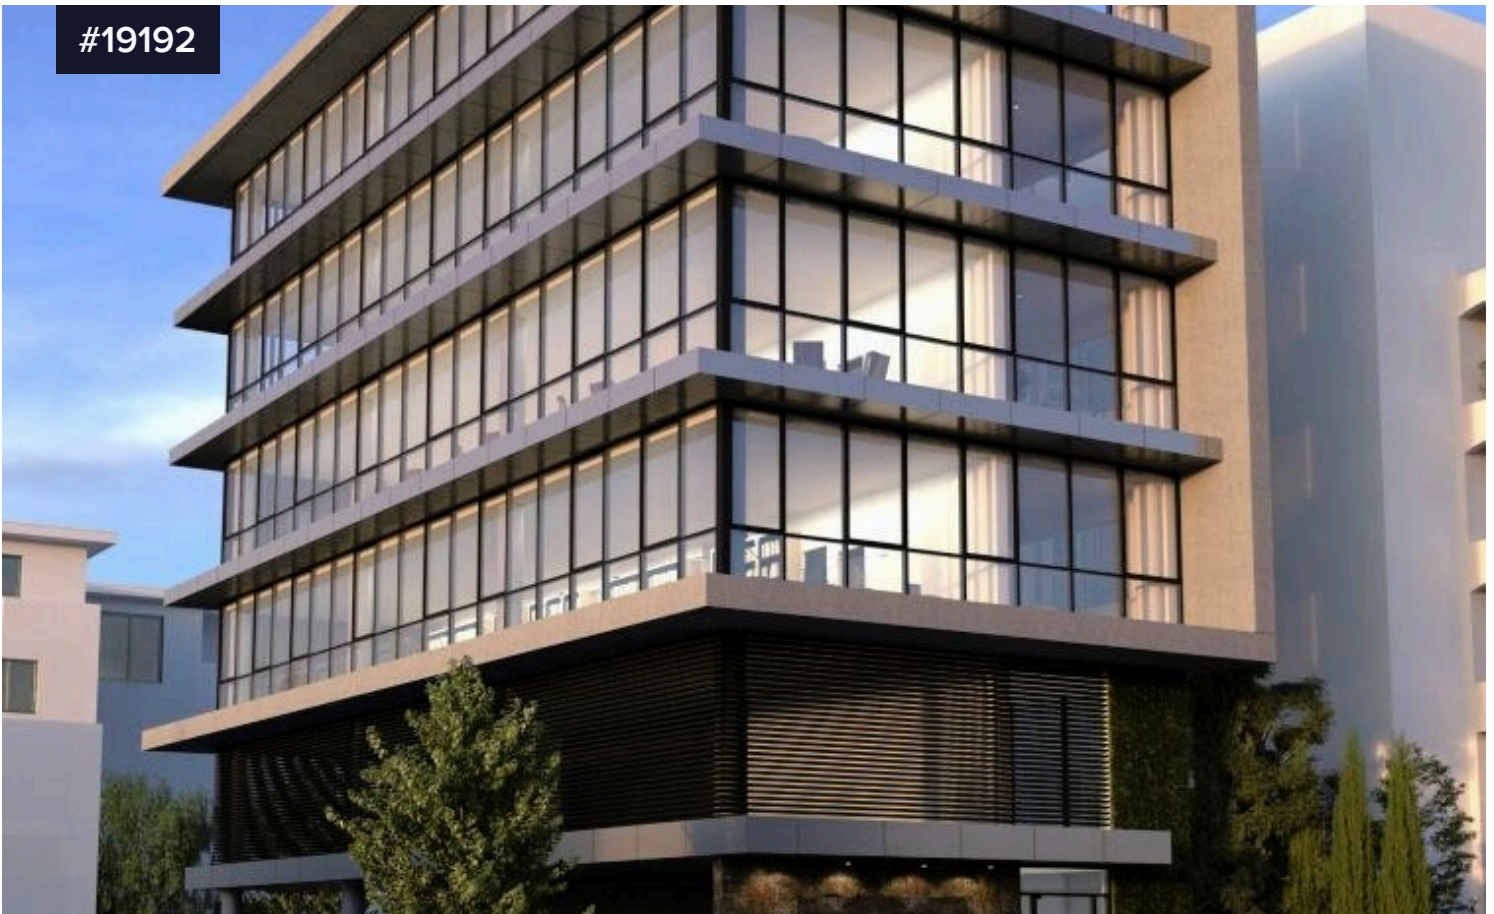

#19192

## Commercial Building for sale in Potamos Germasogeias, Limassol

€6,800,000 <sup>+VAT</sup>

 Potamos Germasogeias, Limassol

Covered

 **941 m<sup>2</sup>**

A new building is being designed on a concept of a mixture of prime offices. Conference areas, informal areas and individual lea-sable workspaces, offering the up most way of working and relax in a modern way. Placed in the heart of the seafront of Limassol in an urban area, easy accessible and lite-full designed in an architecture which smartly takes advantage of the space and territory. Stunning architecture, exceptional offices interior design, ready to offer the most to new age working places.

Ideally located in Germasoyia area 400m from the beach, one of the most sought-after and prestigious commercial areas in Limassol and within walking distance to all everyday necessary amenities, such

Type	<b>Commercial Building</b>
Status	<b>Under construction</b>
Year of construction	<b>2026</b>
Energy efficiency rating	 <b>A</b>