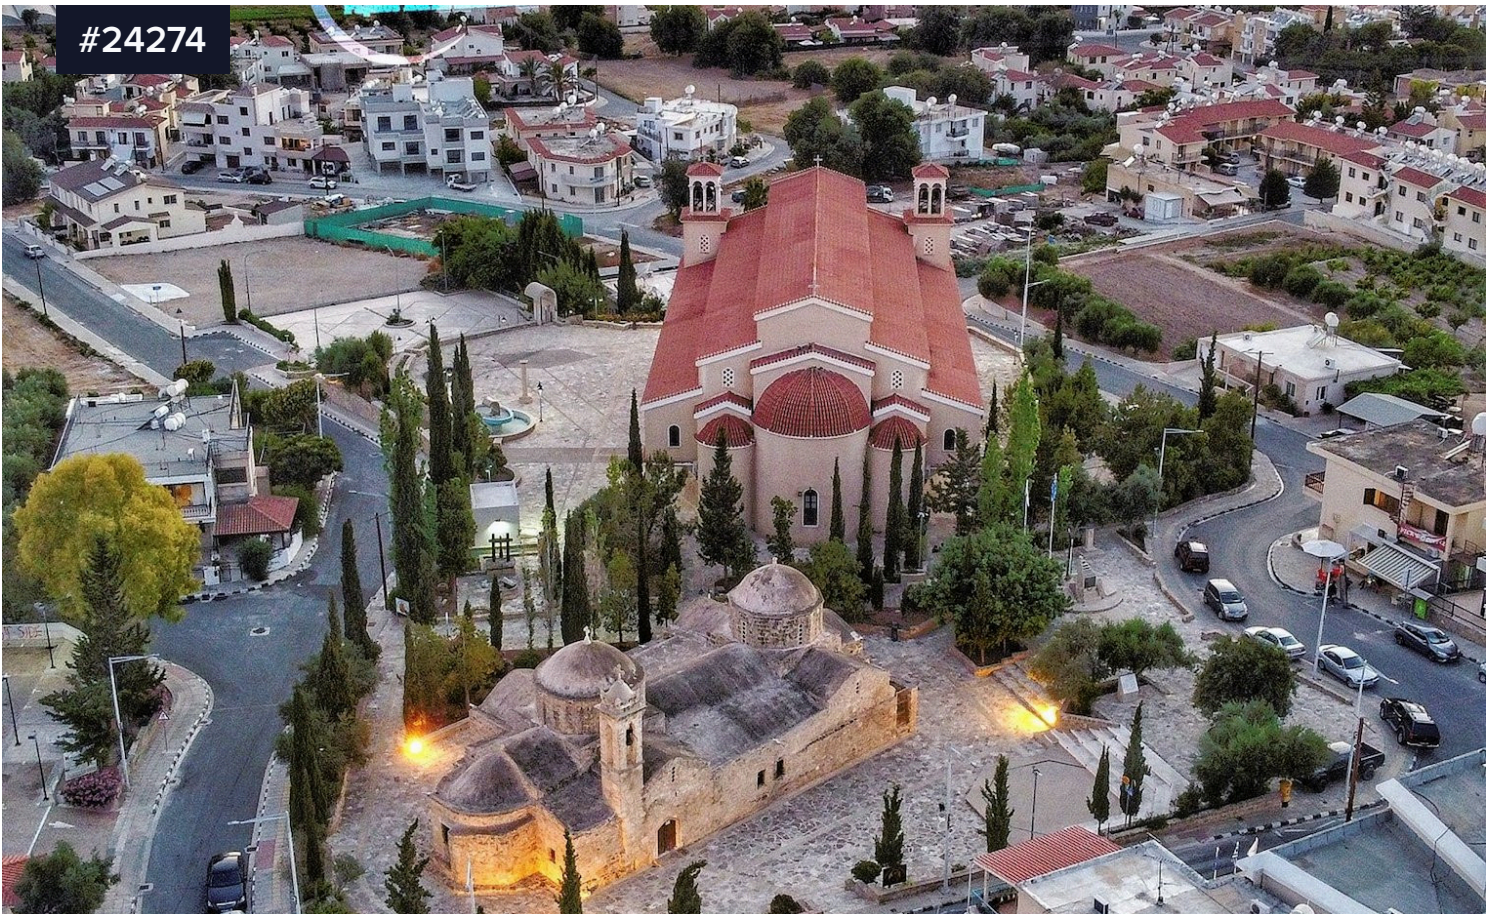

#24274

Residential land in Emba, Paphos

€155,000

Emba, Paphos

Area

1065 m²

Type

Development Land

Title deed

Yes

This residential land is located in Emba Community of Paphos district, offering a serene environment close to essential amenities.

Positioned near the community center and Embas Primary School, its perfect for families seeking convenience.

The land has a simple shape and flat surface, making it easy to build on. Its located next to a public road and near a green area.

With easy access to community services and the beautiful beaches nearby, this property is a great opportunity for individuals or developers.