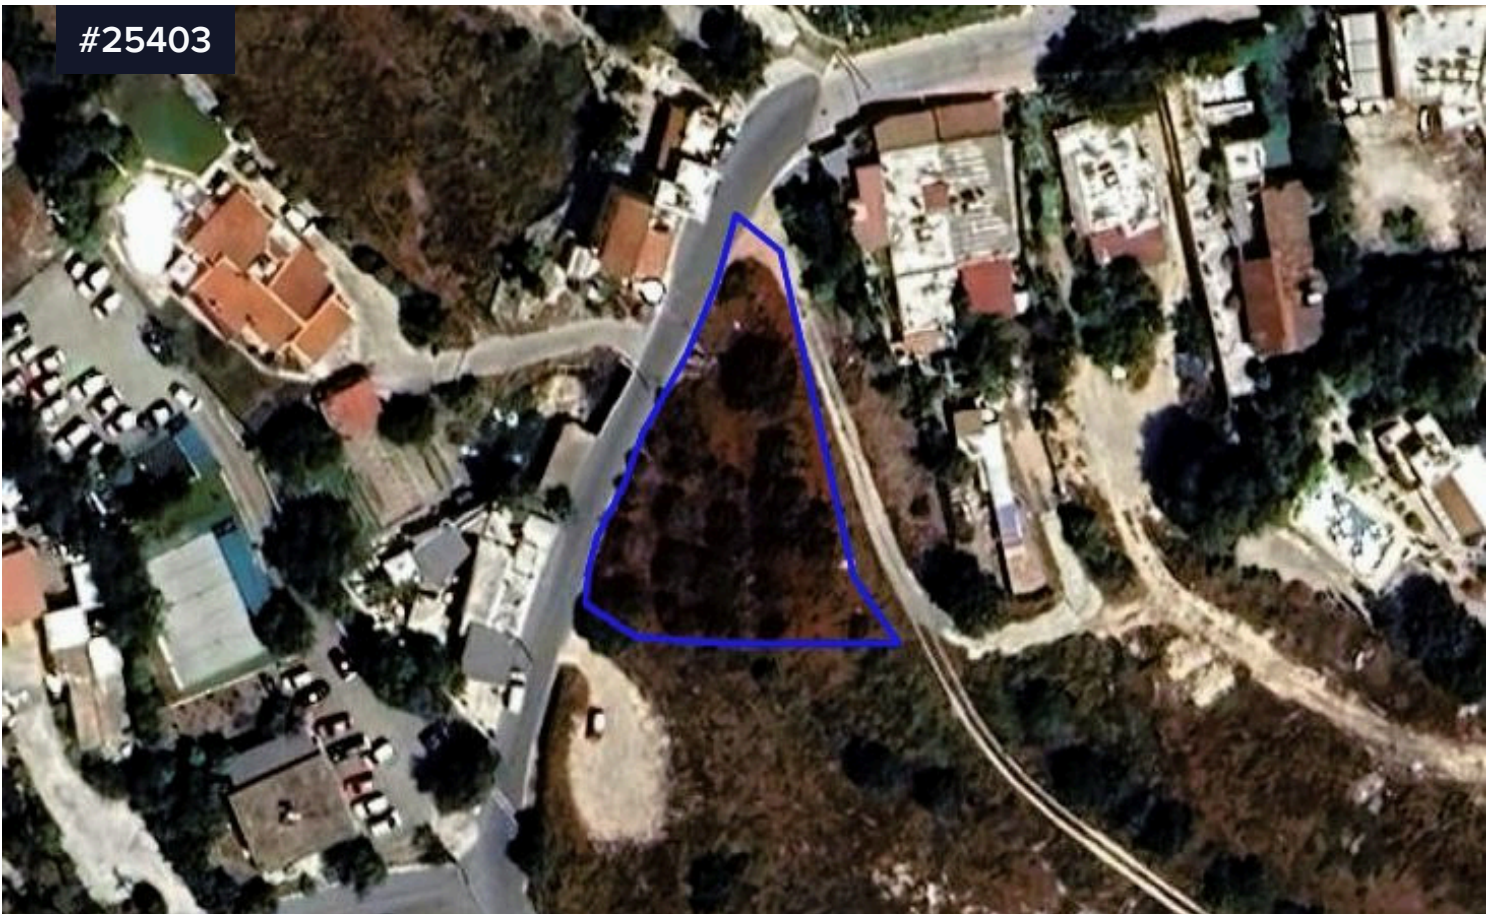

#25403

Residential land in Tala

€450,000

 Tala, Paphos

Area

 2007 m²

Two adjacent plots for sale in Tala area

Total area is 2007m²

Frontage of approximately 70m

Panoramic sea and city views

Type	Development Land
Title deed	Yes