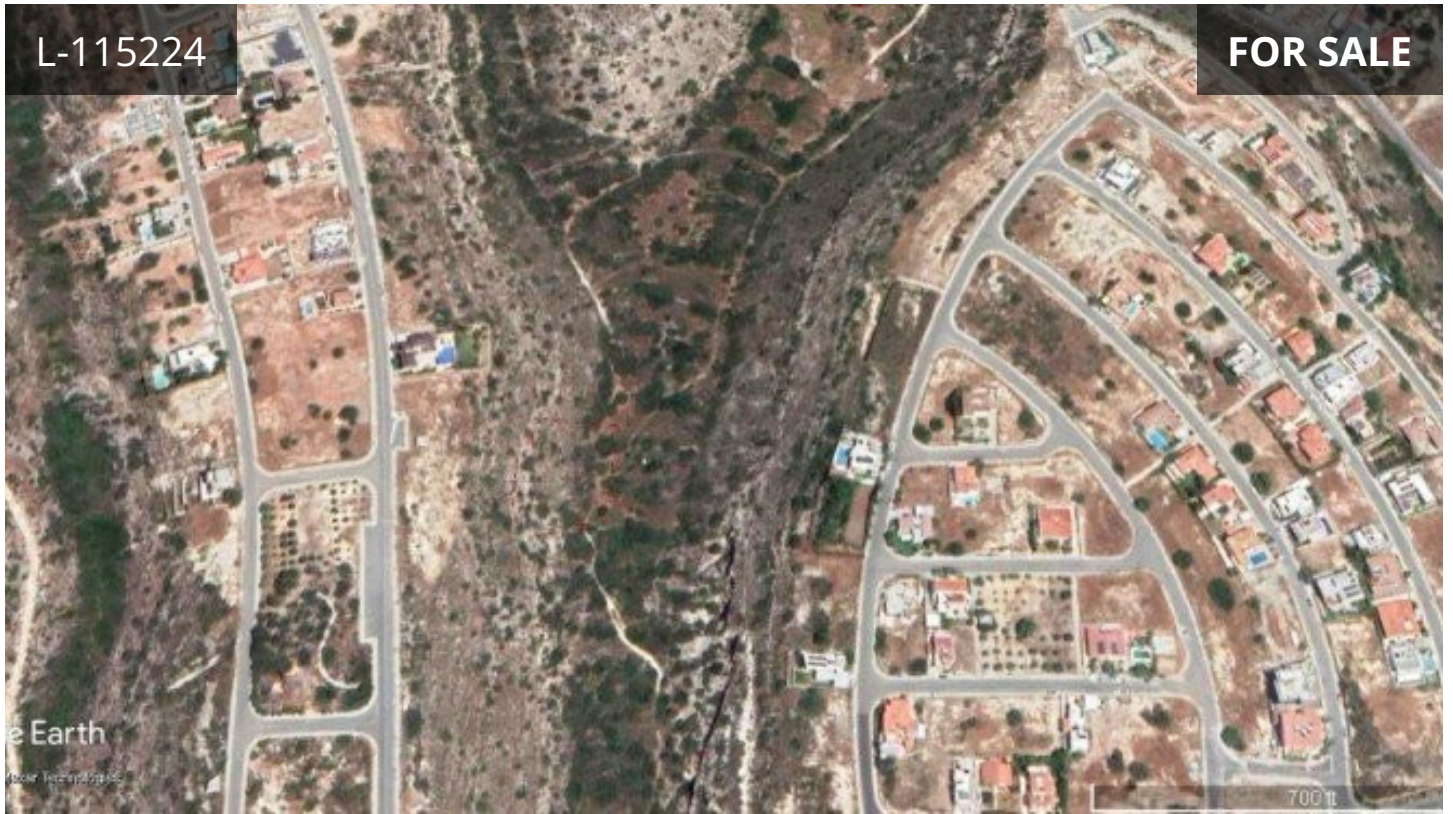

L-115224

FOR SALE

Limassol, Agia Filaxi

3345 m² Area

FOX

SMART ESTATE AGENCY

Description

Land now available with a build factor of 60% and a coverage of 35%. Just a few minutes drive to the highway and close to all amenities, the property is being offered 50% under market value. Available for immediate viewings. Vat may be applicable.

€330,000 +VAT

TYPE	Field
PLOT	3345 m ²
TITLE DEED	Yes

foxrealty.eu