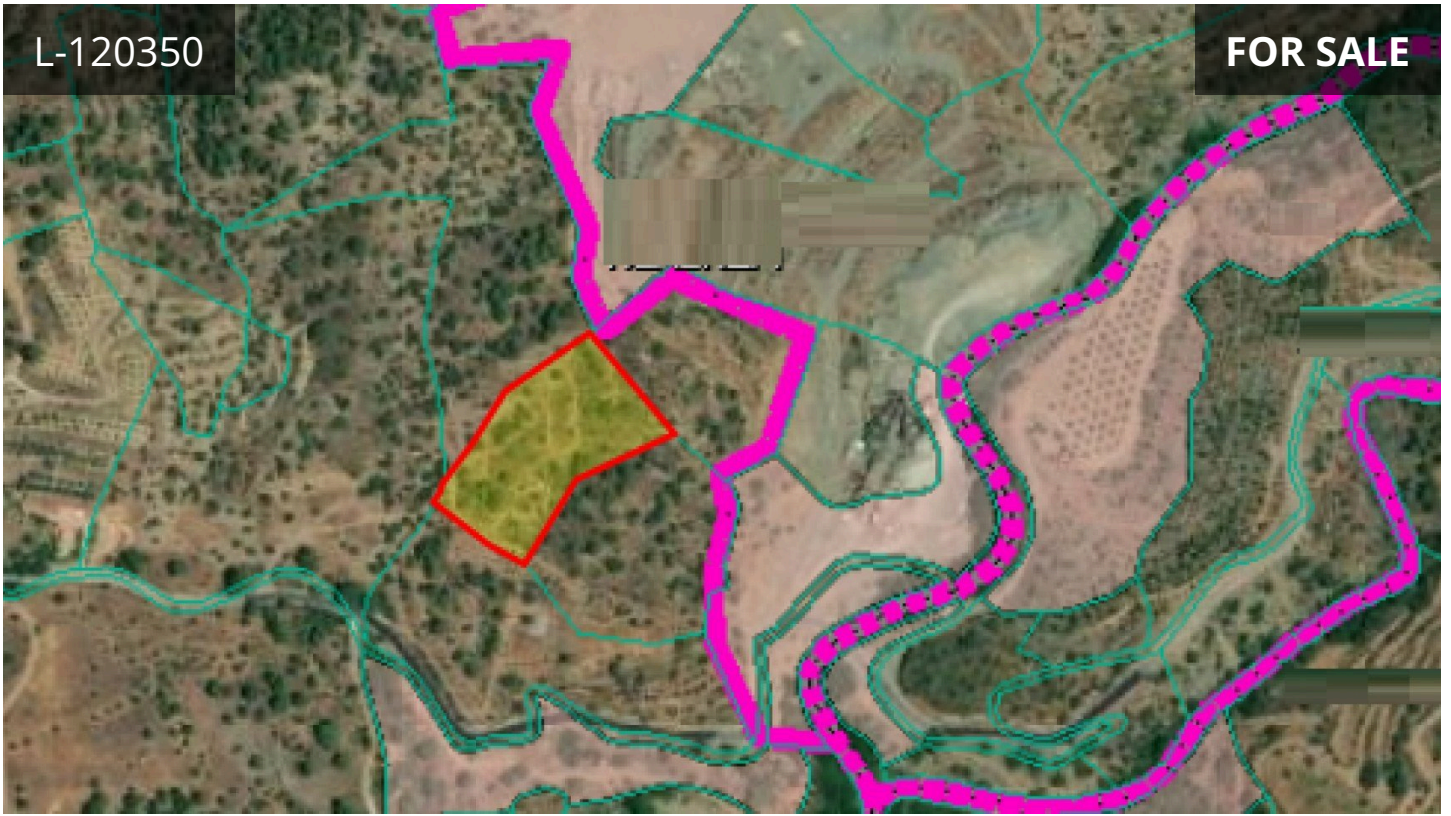

L-120350

FOR SALE

Limassol, Agios Mamas

8696 m² Area

Description

A large agricultural piece of land in Agios Mamas of Limassol offering 8696m2 with 10% building density, 10% cover ration with an allowance to build up to 2 floors.

€100,000

TYPE	Field
PLOT	8696 m ²
TITLE DEED	Yes

foxrealty.eu