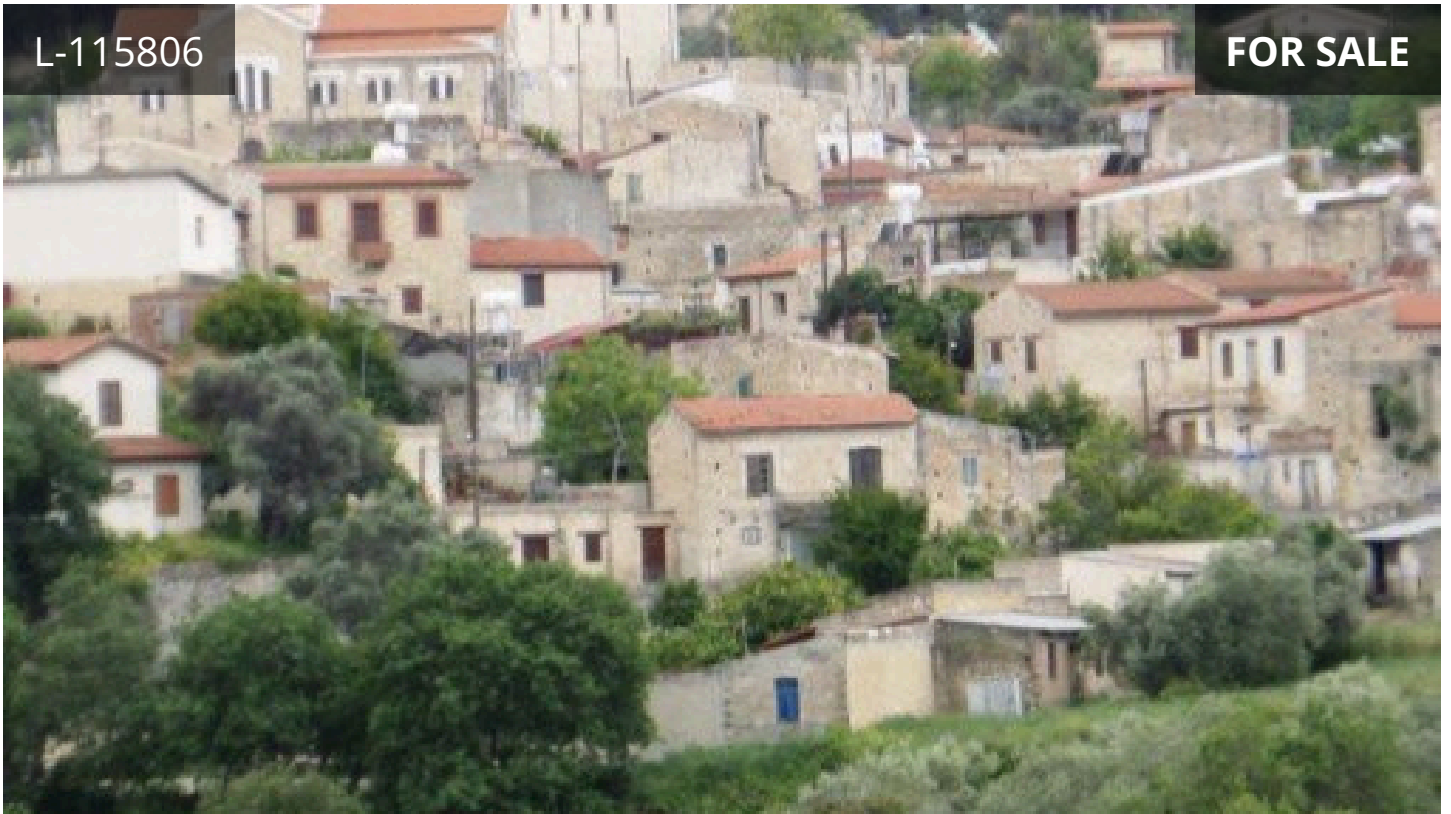

L-115806

FOR SALE

Limassol, Dora

1692 m² Area

Description

Residential land offering 1692m² in the beautiful and peaceful village of Dora. The land has 40% building density, 25% cover ration allowing you to build up to 2 floors. Call us now for further information and to arrange your viewing.

€30,000

TYPE	Field
COVERED	1338 m ²
PLOT	1692 m ²
TITLE DEED	Yes

foxrealty.eu