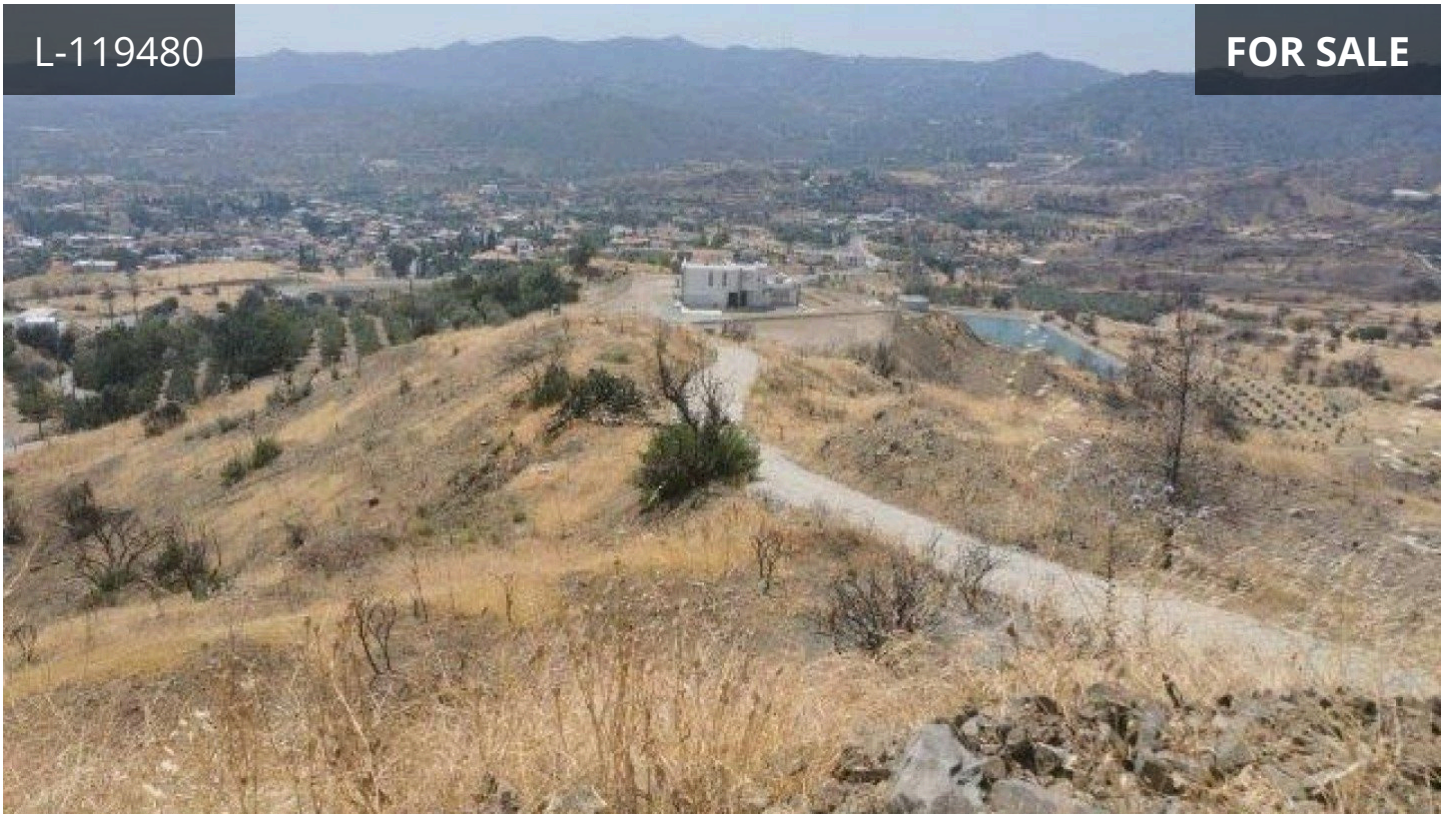

L-119480

FOR SALE

Limassol, Eptagoneia

8696 m² Area

Description

A Forest land in Eptagonia village in Limassol in Z1 zone, with 6% cover ratio, building density 6% and permission to build up to two floors. The land is in a quiet nice area surrounded by nice houses, with easy access to the motorway and close to all amenities. It has full share of title deeds

€85,000

TYPE	Field
PLOT	8696 m ²
TITLE DEED	Yes

foxrealty.eu