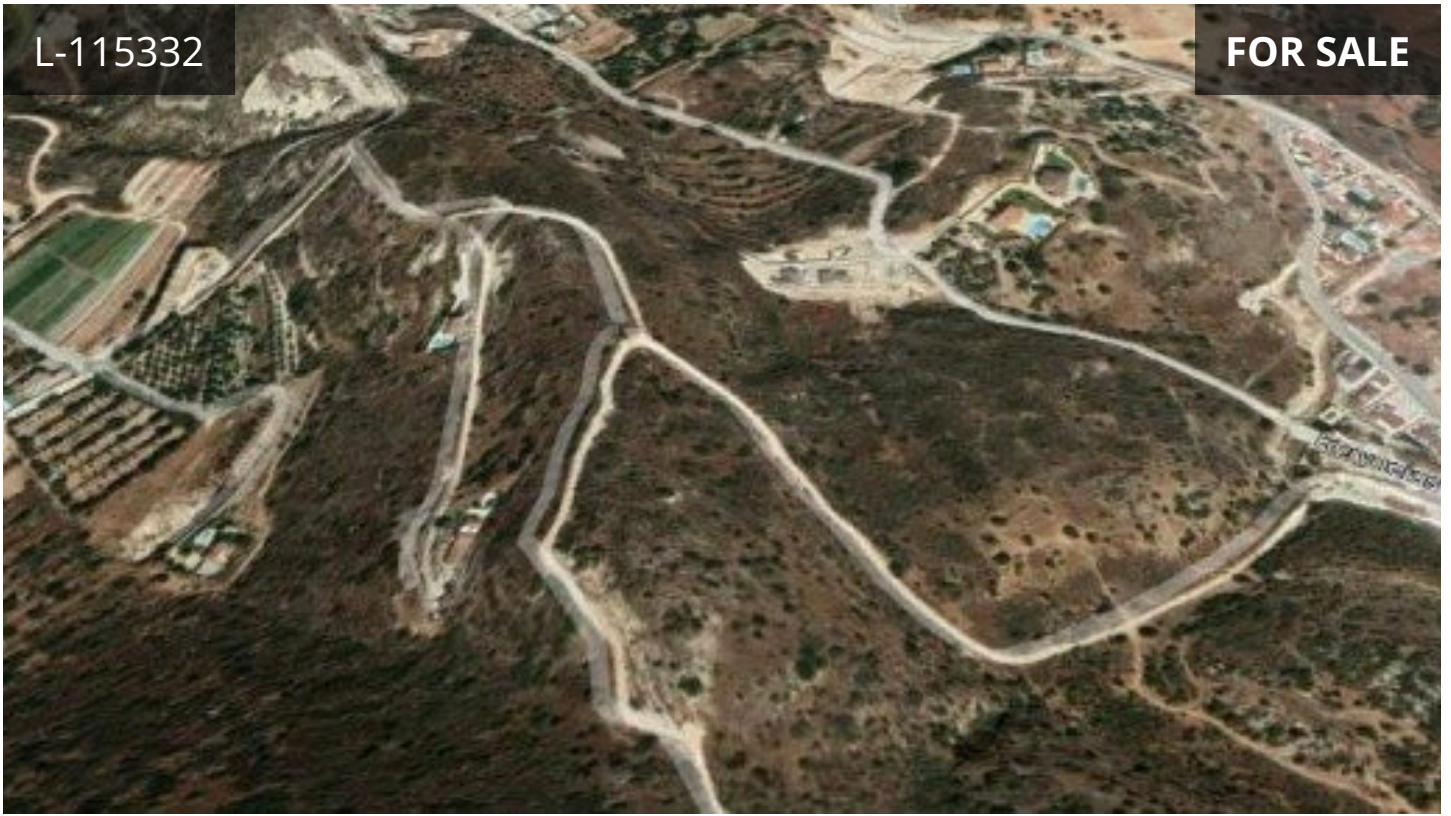

L-115332

FOR SALE

Limassol, Finikaria

1171 m² Area

FOX
SMART ESTATE AGENCY

Description

Amazing 1171sqm residential land in Finikaria area in Limassol. The property is 10 minutes driving distance from Limassol, close to all amenities, in a residential area. It has 30% building density, 20% coverage, 2 floors allowance, road, electricity, water. Call us for more information and viewing.

€135,000 +VAT

TYPE	Field
PLOT	1171 m²
STATUS	Resale
TITLE DEED	Yes

foxrealty.eu