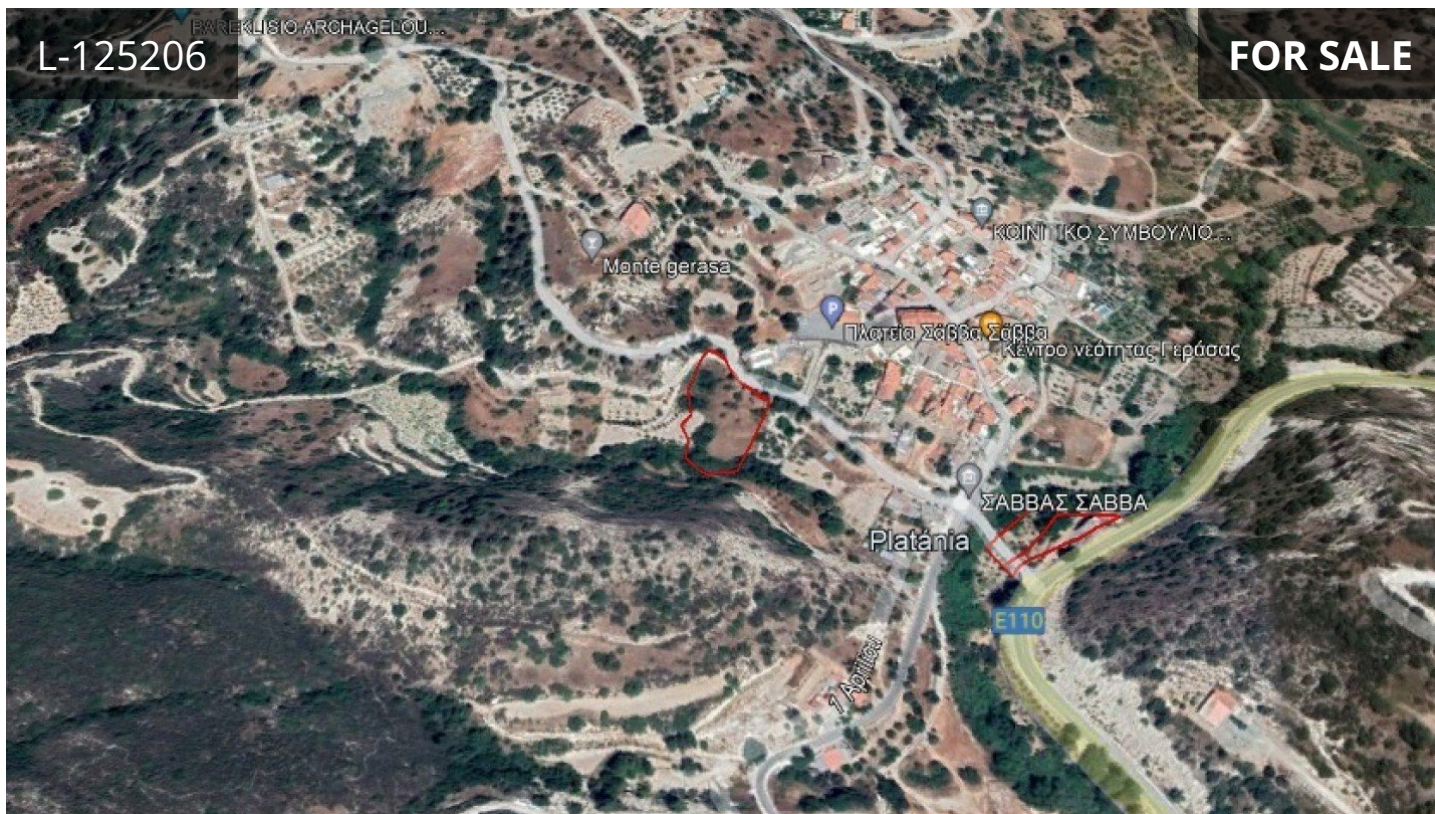

L-125206

FOR SALE

Limassol, Gerasa

2662 m² Area

FOX

SMART ESTATE AGENCY

Description

A huge 2662sqm residential land in Gerasa village in Limassol. The property is close to all amenities in a quiet residential area. It has 90% building density, 50% coverage, 2 floors allowance, there is road, water, electricity. Call us for more information and viewing.

€118,000 +VAT

| | |
|-------------------|---------------------|
| TYPE | Field |
| PLOT | 2662 m ² |
| STATUS | Resale |
| TITLE DEED | Yes |

foxrealty.eu