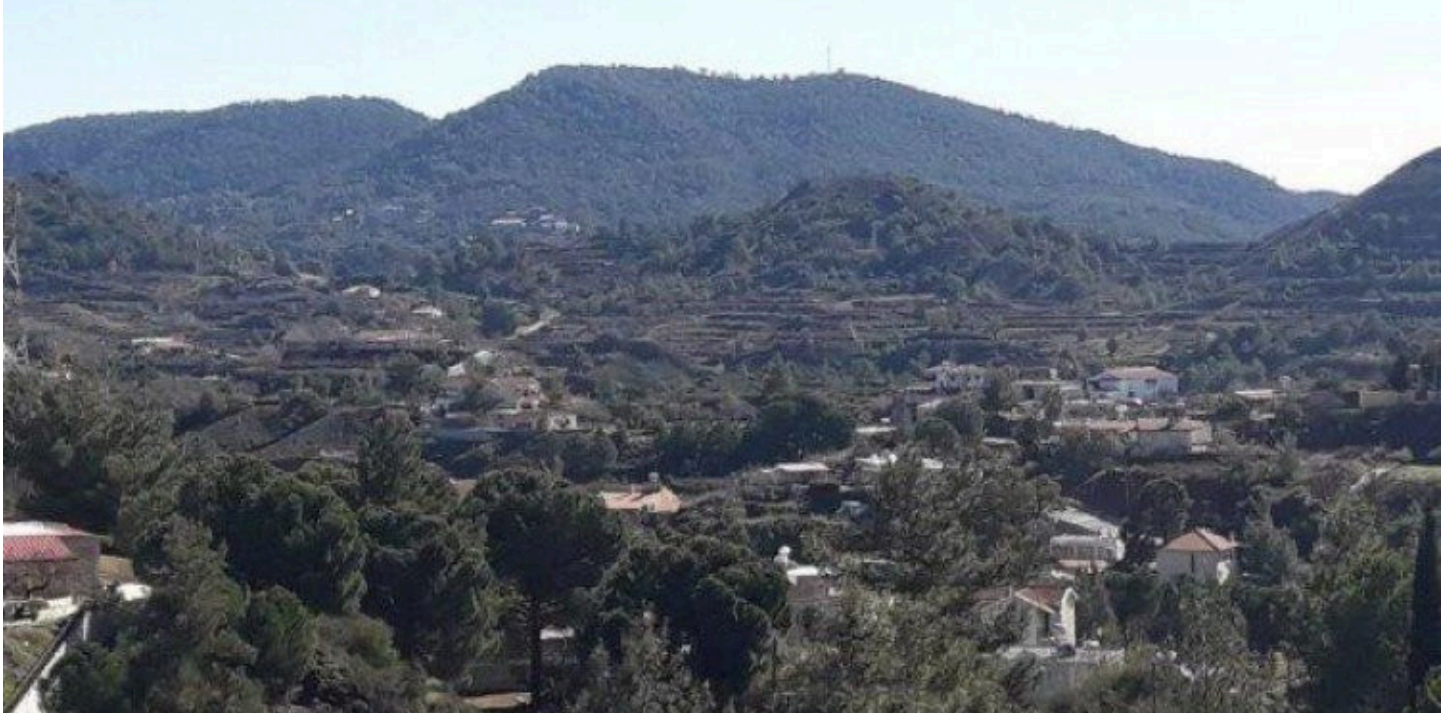

L-103436

FOR SALE

Limassol, Kalo Chorio

1152 m² Area

Description

A residential land in kalo Chorio area in Limassol, in H6a zone ,15% cover ratio, building density 25% and permission to build up to two floors.The land is in a quiet nice area, surrounded by nice houses, with easy access to the motorway and close to all amenities.It has full share of title deeds.

€70,000

TYPE	Field
PLOT	1152 m ²
TITLE DEED	Yes

foxrealty.eu