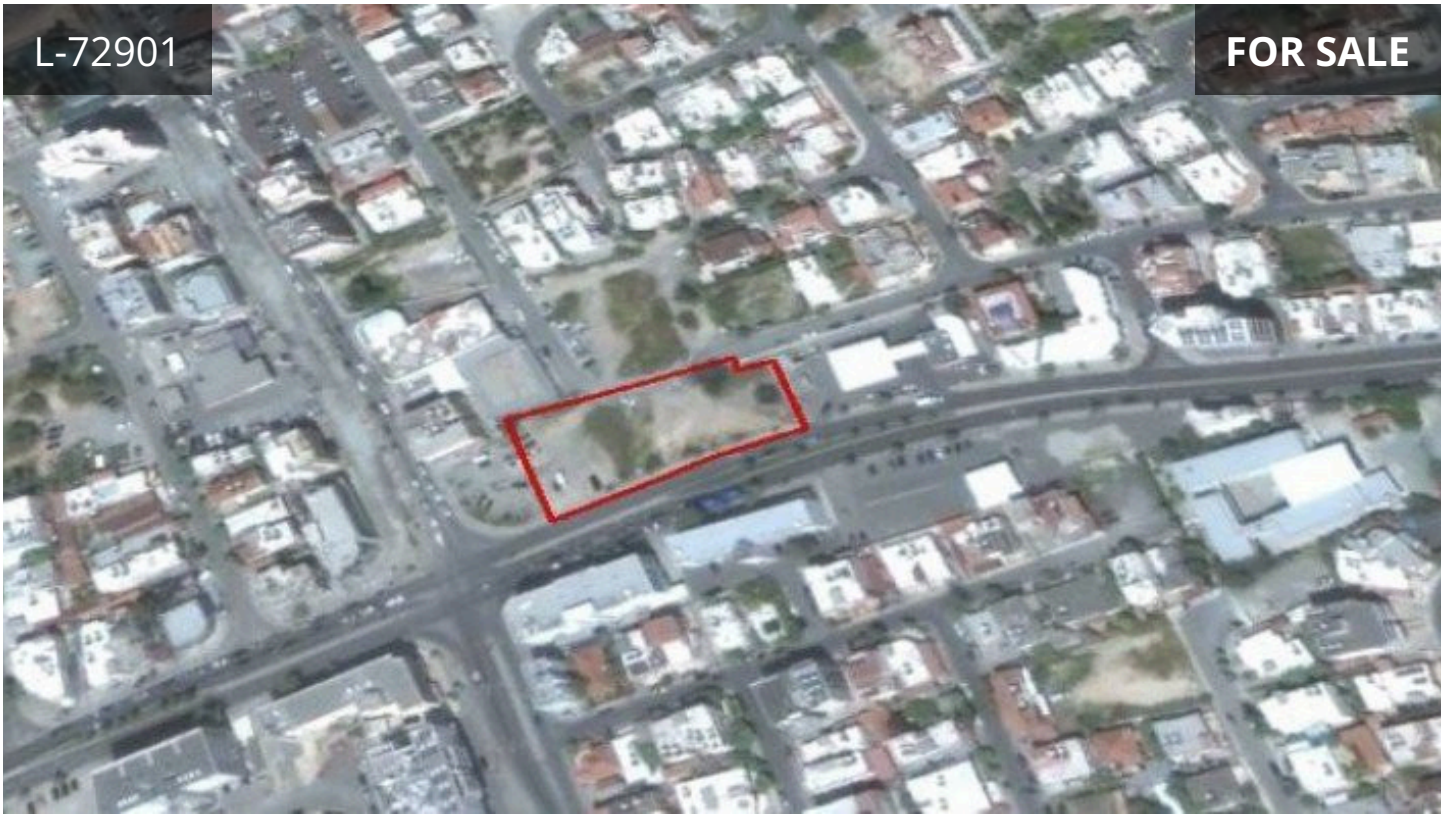

L-72901

FOR SALE

Limassol, Kapsalos

2885 m² Area

FOX
SMART ESTATE AGENCY

Description

LAND IN THE CENTER OF LIMASSOL Situated in the city center , this land offers a building density of 140% The extent of the land is 2885 square meters.

€5,000,000 +VAT

TYPE

Field

PLOT

2885 m²

foxrealty.eu