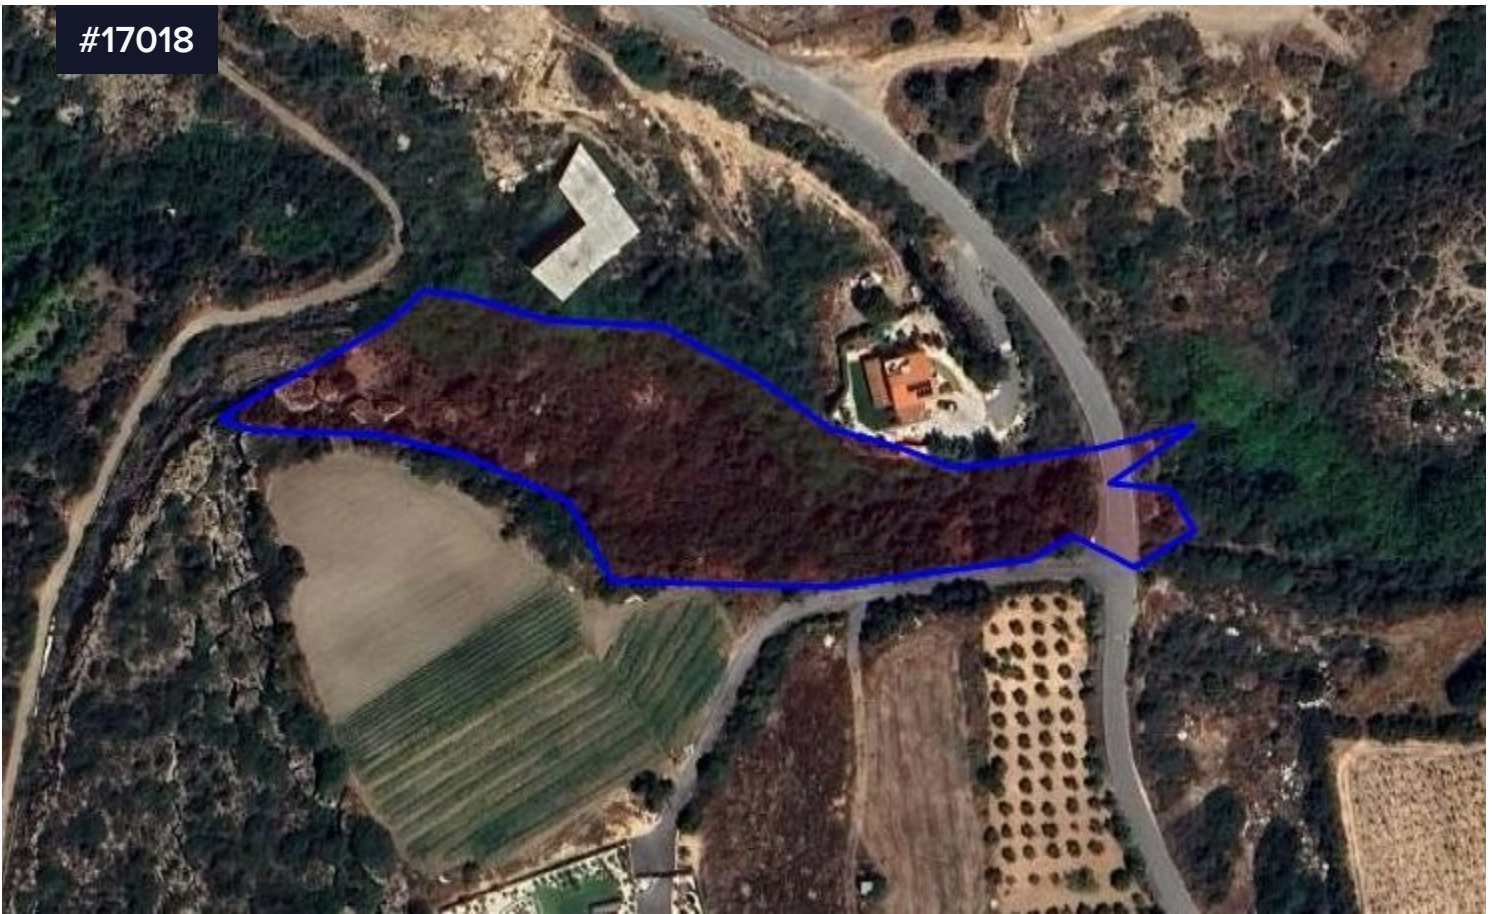

#17018

Large agricultural field in Kissonerga

€375,000

 Kissonerga, Paphos

Area

 8042 m²

Type

Field

Title deed

Yes

A large parcel of land in Kissonerga village, Paphos district.

The land has access through a registered asphalt road.

Panoramic sea views.

Property characteristics:

Size: 8042smq

Zone: Γα2