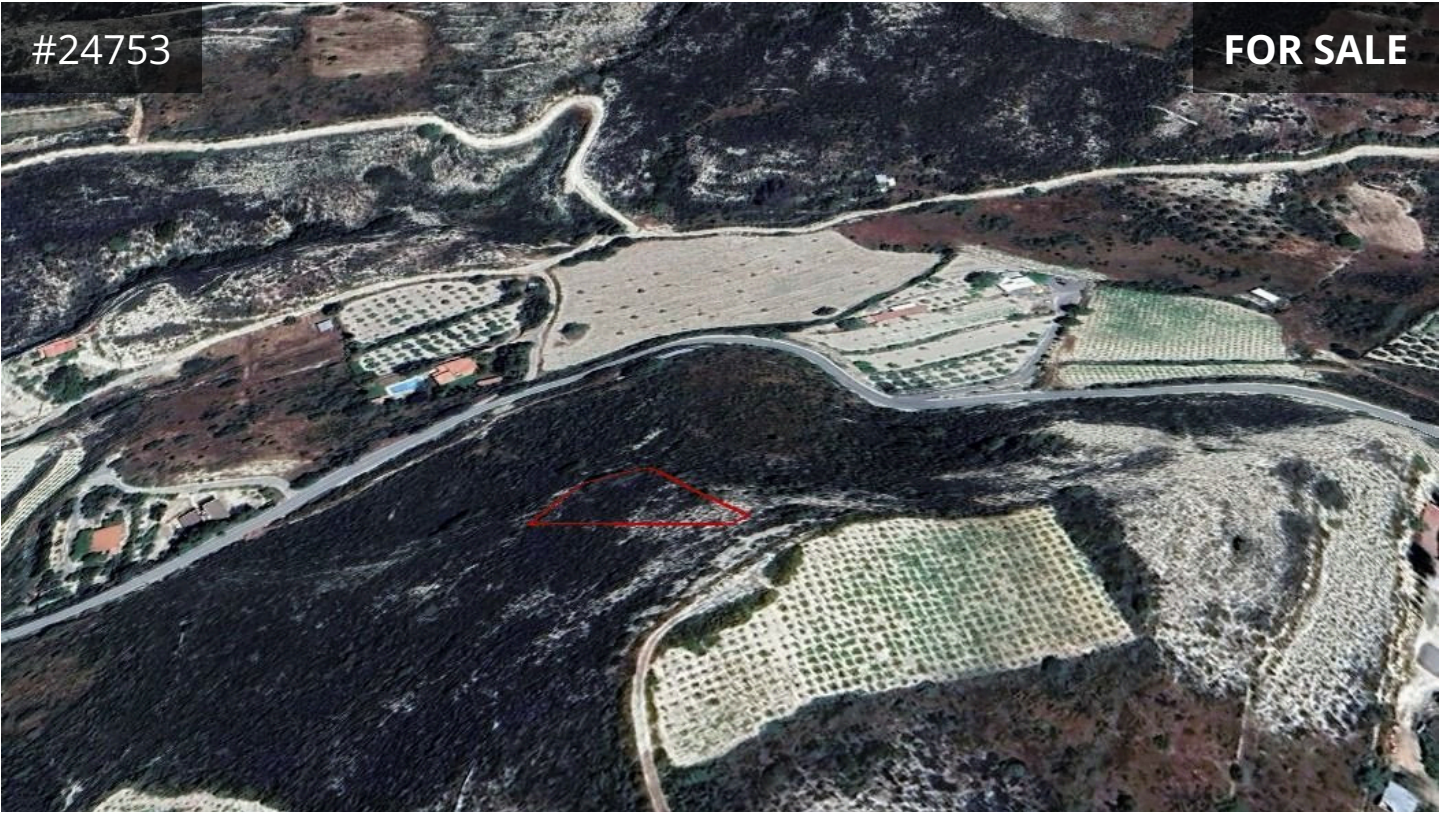

#24753

FOR SALE

Limassol, Koilani

1050 m² Area

FOX

SMART ESTATE AGENCY

Description

Embrace the tranquility of rural living with this 1050sq.m. residential land located in Koilani. With a zoning designation of P1, this plot offers 15% density and 15% coverage, providing ample space for agricultural activities or potential development. Situated just 70 meters away from main roads, this plot offers easy access via a dirt road. Equipped with water and electricity connections, it presents an ideal opportunity to build your dream home in a peaceful countryside setting. Complete with full share of title deeds, this property ensures a smooth and secure transaction process.

€12,000 +VAT

TYPE	Field
PLOT	1050 m ²
TITLE DEED	Yes

foxrealty.eu