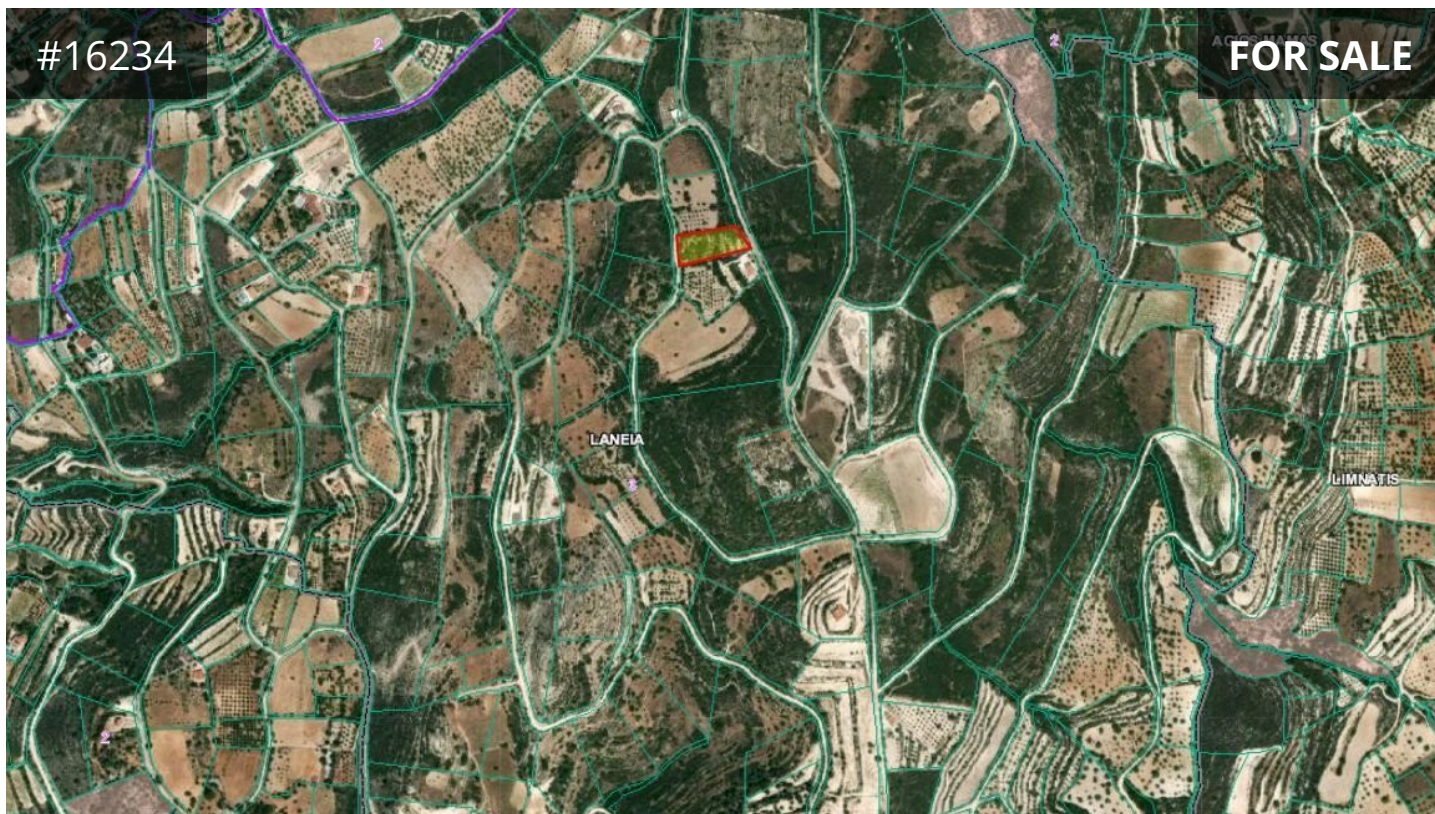

#16234

FOR SALE

Limassol, Laneia

3694 m² Area

FOX

SMART ESTATE AGENCY

Description

3694sqm agricultural land for sale in Laneia village.

Building density 10%

Cover ratio 10%

€80,000 +VAT

TYPE	Field
PLOT	3694 m ²
TITLE DEED	Yes

foxrealty.eu