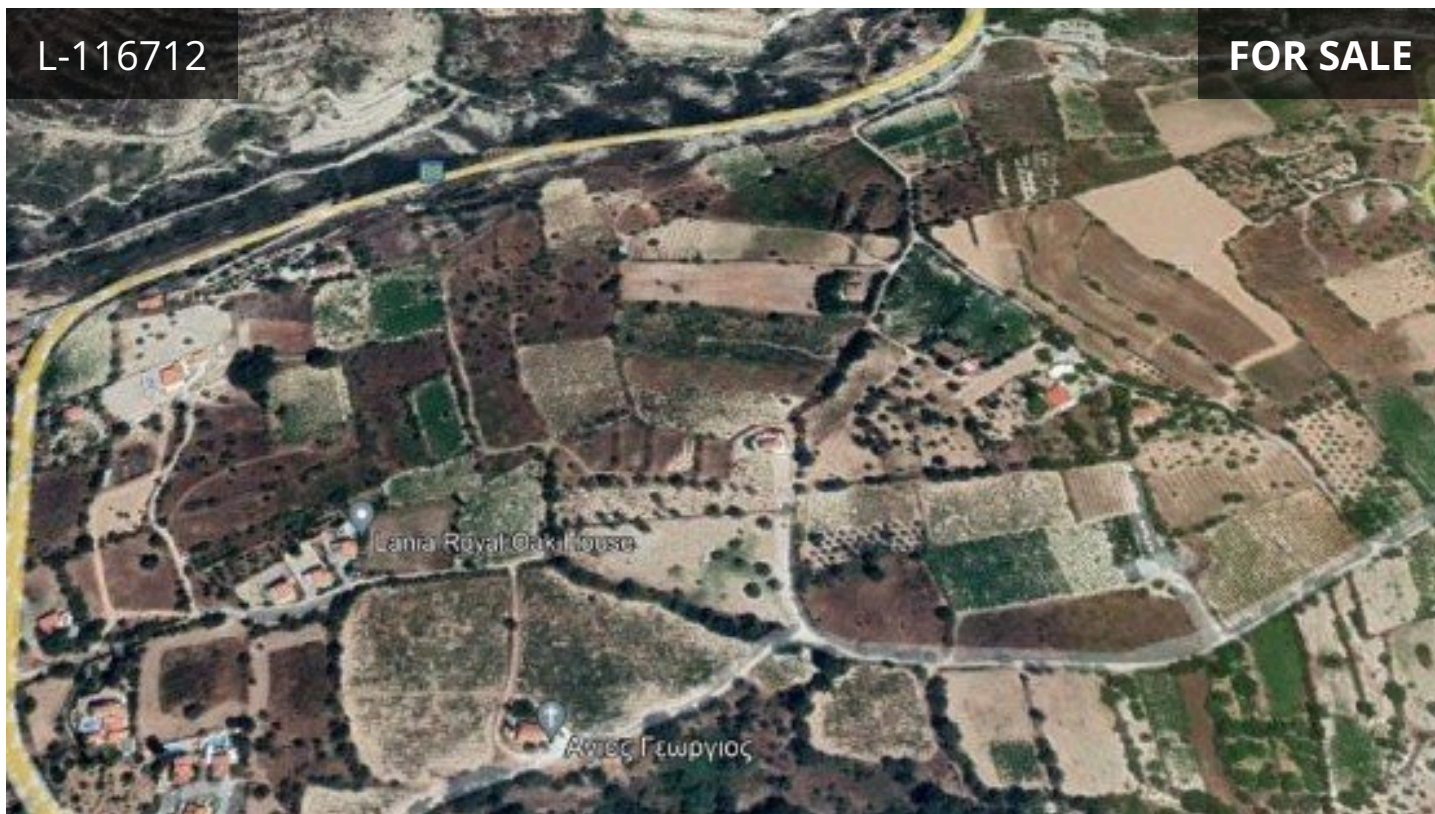

## Limassol, Laneia

3828 m<sup>2</sup> Area

**FOX**

SMART ESTATE AGENCY

## Description

A nice 3828sqm residential land with panoramic view in Laneia village in Limassol. The property is close to all amenities, 25 minutes driving distance from Limassol. It has 20% building density, 20% coverage, 2 floors allowance, road, water, electricity. Call us for more information and viewing.

€140,000 +VAT

<b>TYPE</b>	Field
<b>PLOT</b>	3828 m <sup>2</sup>
<b>STATUS</b>	Resale
<b>TITLE DEED</b>	Yes

foxrealty.eu