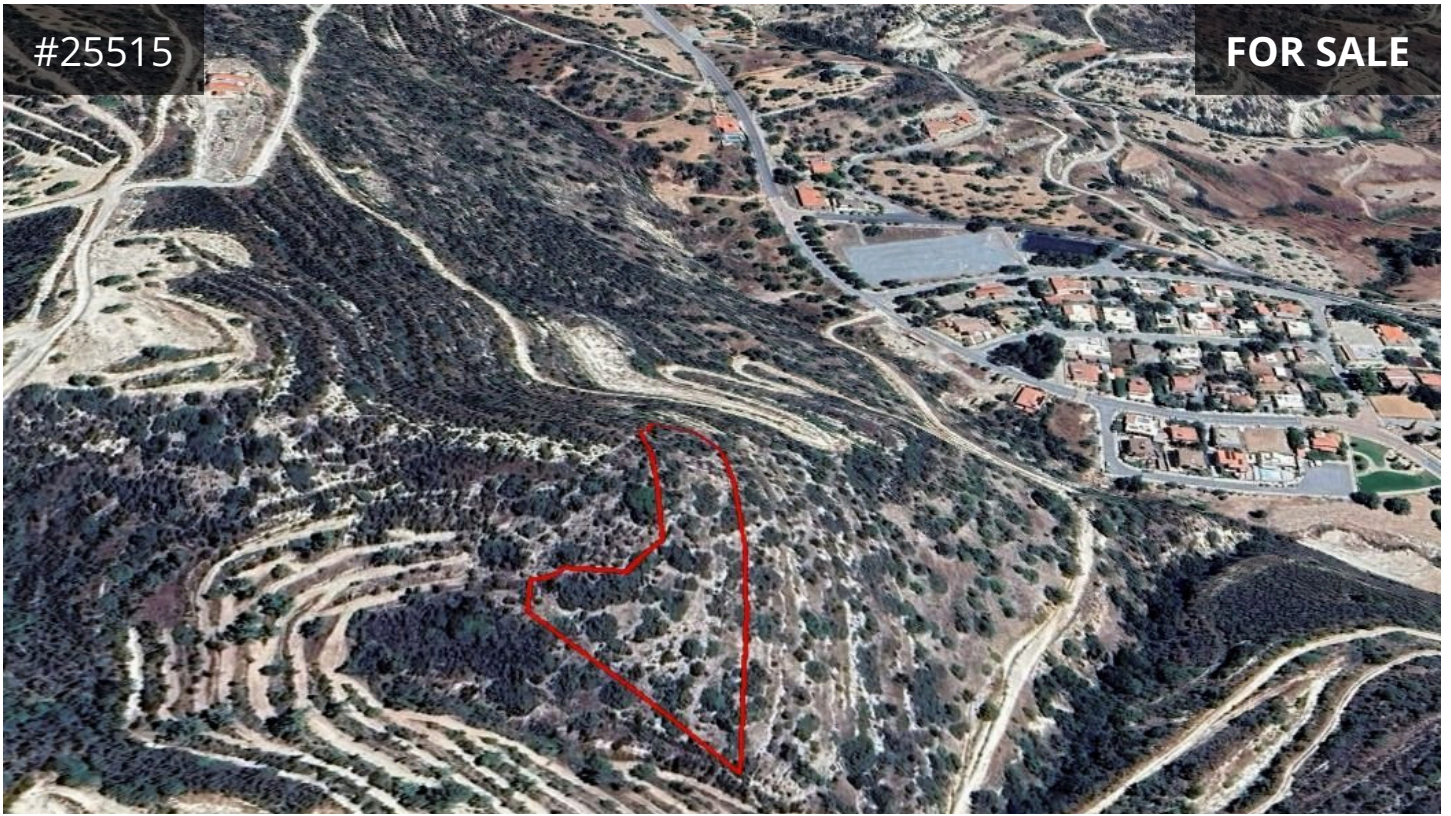

#25515

FOR SALE

Limassol, Mathikoloni

3679 m² Area

Description

Explore this 3679 sq.m. agricultural plot in Mathikoloni, fully accessible by public road. This land comes with a full share of deeds, offering a secure and straightforward ownership process.

€200,000 +VAT

TYPE	Field
PLOT	3679 m ²
TITLE DEED	Yes

foxrealty.eu