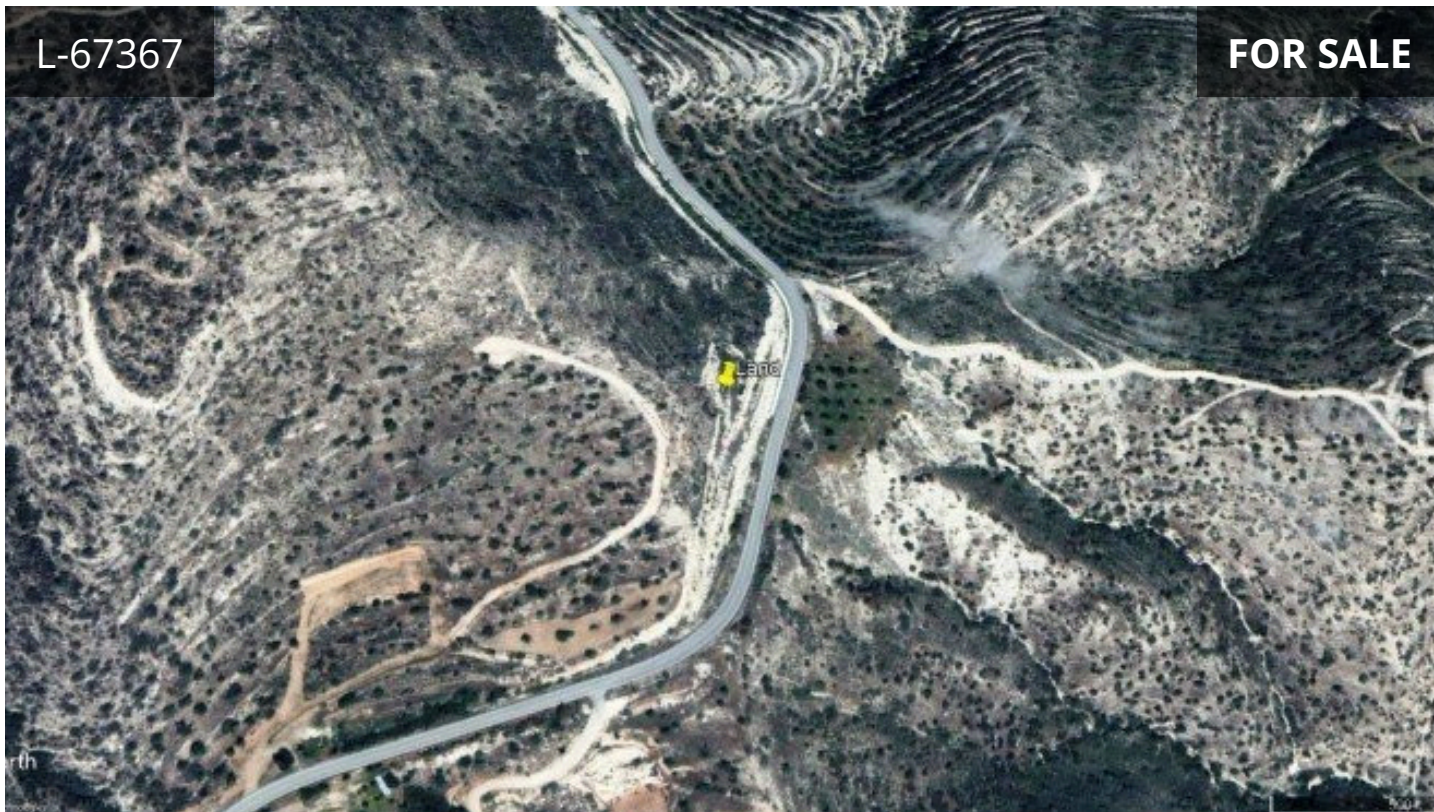

L-67367

FOR SALE

Limassol, Mathikoloni

2291 m² Area

FOX

SMART ESTATE AGENCY

Description

Land for sale in Mathikoloni, Limassol. The plot size is 2291 m² with 10% building density and 10 % coverage ratio. The property also includes plans for a house of approx 240 m².

€145,000

TYPE	Field
PLOT	2291 m ²
TITLE DEED	Yes

foxrealty.eu