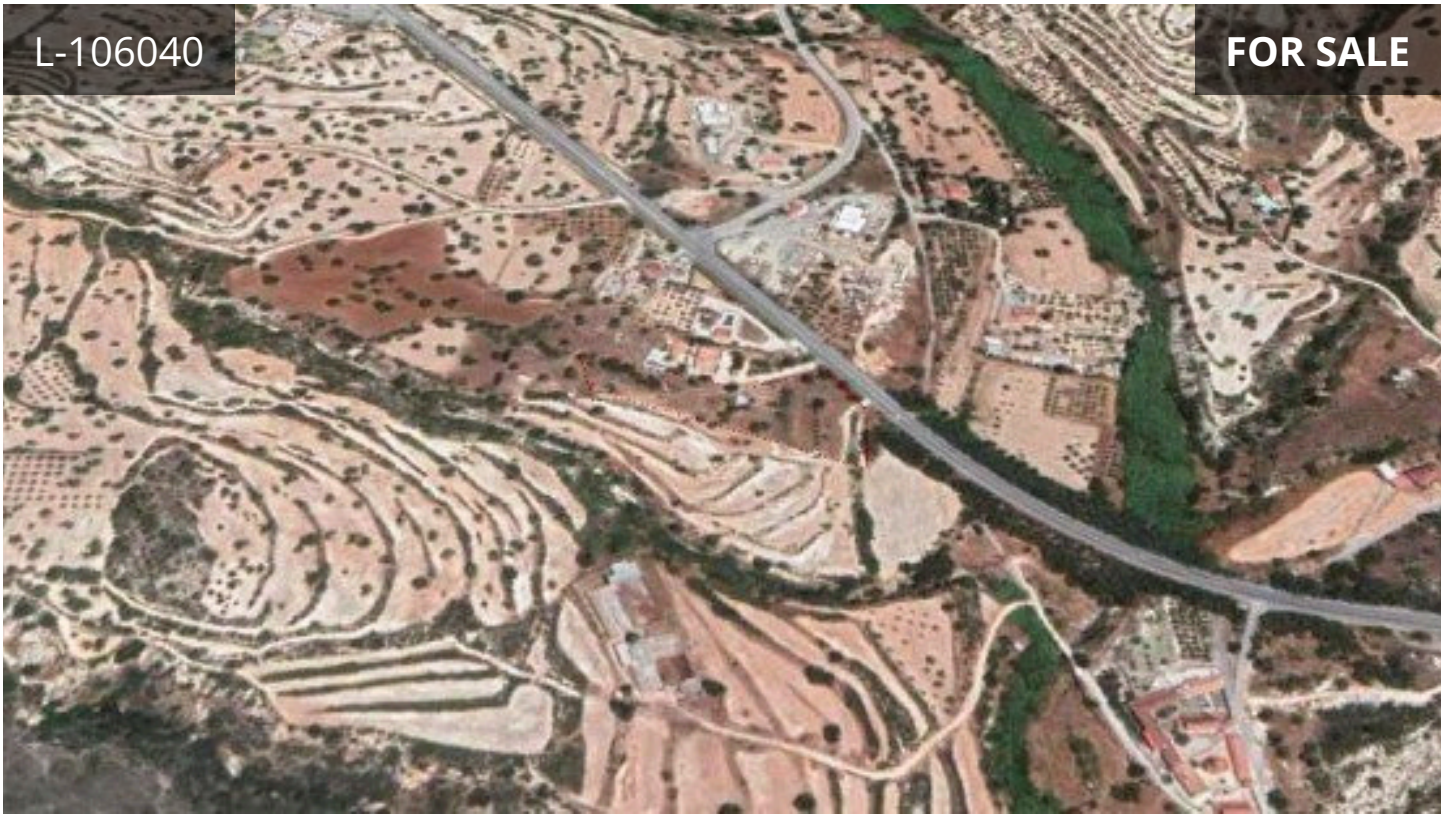

L-106040

FOR SALE

Limassol, Paramythia

7000 m² Area

FOX
SMART ESTATE AGENCY

Description

A nice 7000sqm agricultural land in Paramitha village in Limassol is now available. It has 10% building density, 10% coverage and floor allowance two. Call us for more information and viewing.

€665,000 +VAT

TYPE	Field
PLOT	7000 m ²
STATUS	Resale
TITLE DEED	Yes

foxrealty.eu