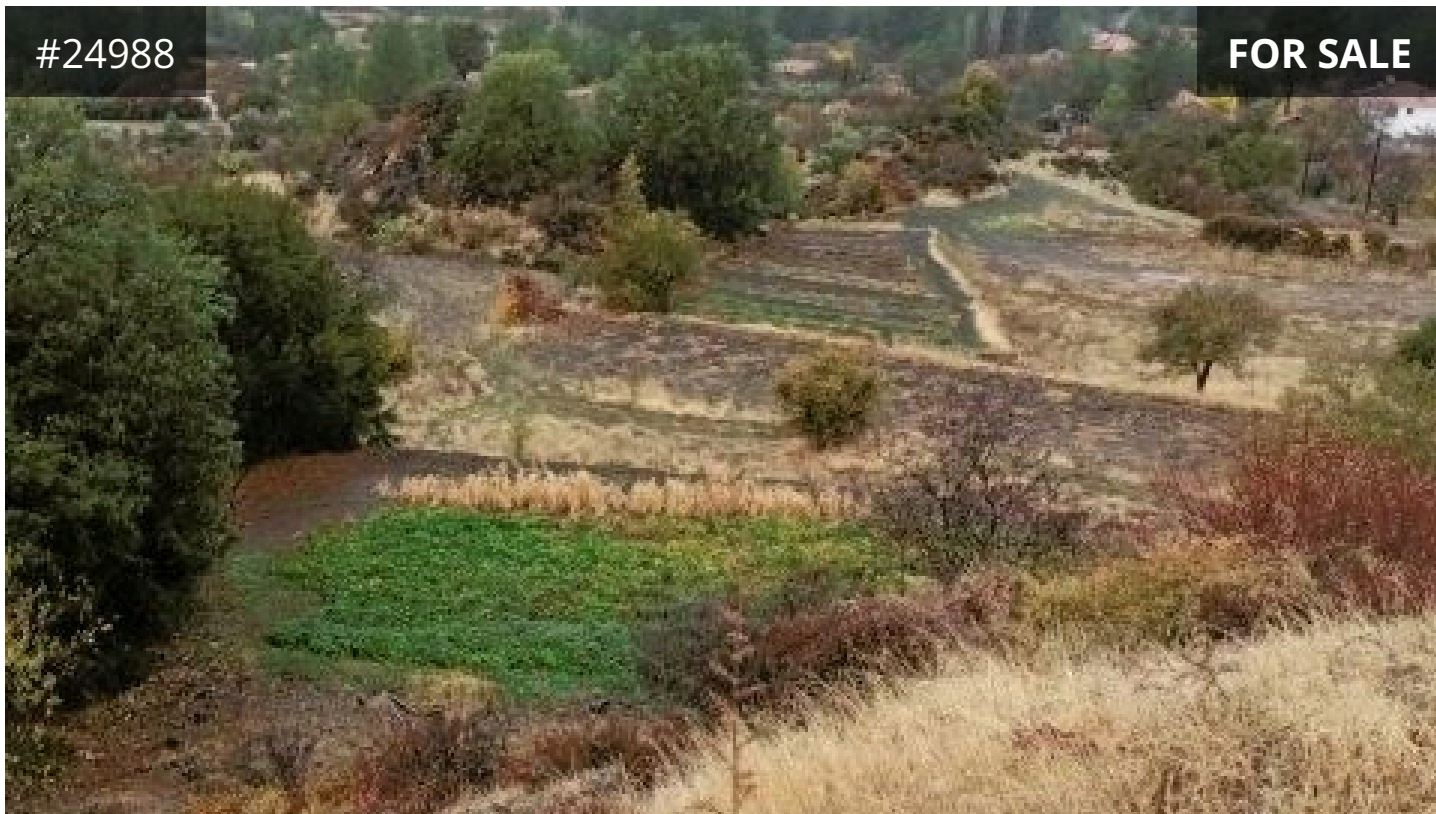

#24988

FOR SALE

Limassol, Pera Pedi

7070 m² Area

Description

Residential Land of 7070 sqm located in Pera Pedi village is available now. The land is in H5 zone, with 20% cover ratio, building density 30 % and permission to build up to two floors. The land is in a quiet area with easy access to the neighboring villages and close to all amenities. Please call for more information and viewing.

€295,000 ^{+VAT}

TYPE	Field
PLOT	7070 m ²
TITLE DEED	Yes

foxrealty.eu