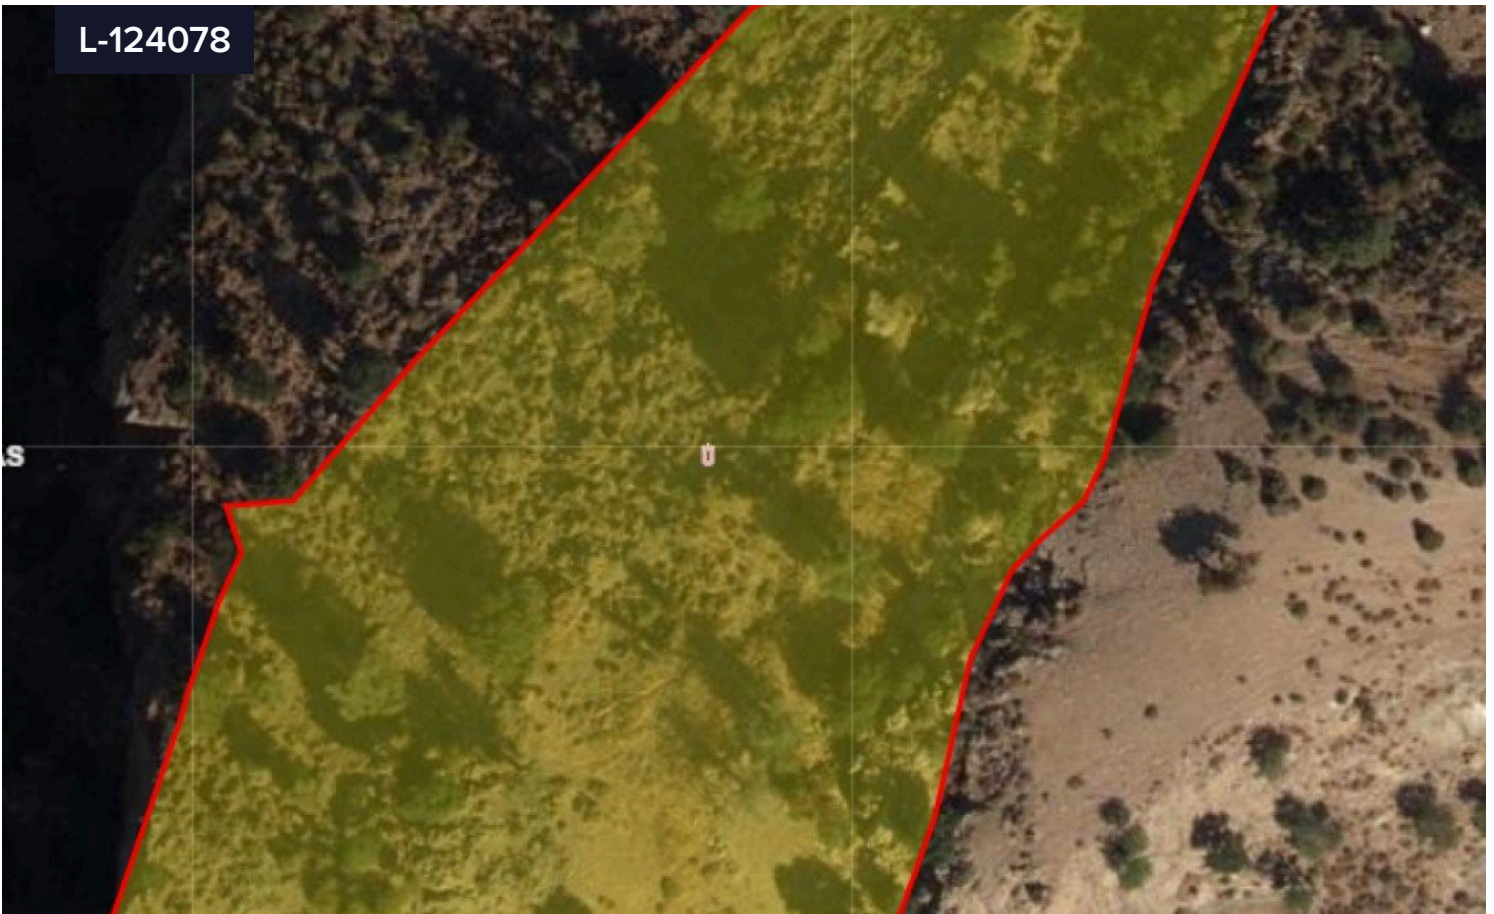

L-124078

Yes

Agricultural land located in Pegeia, Paphos. The size of the land is 7358 square meters. Falls into

Pegeia is situated mainly on the steep slopes of the coastal hills inland from Coral Bay, at the southern end of the Akamas Peninsula, and it lies 14 km northwest of Paphos. It has a large British population and a growing number of holiday homes and apartments. In the town centre can be found the town hall, a church, a police station and several small shops, restaurants and banks. Due to its hillside location many parts of the town offer views over Coral Bay and Paphos.