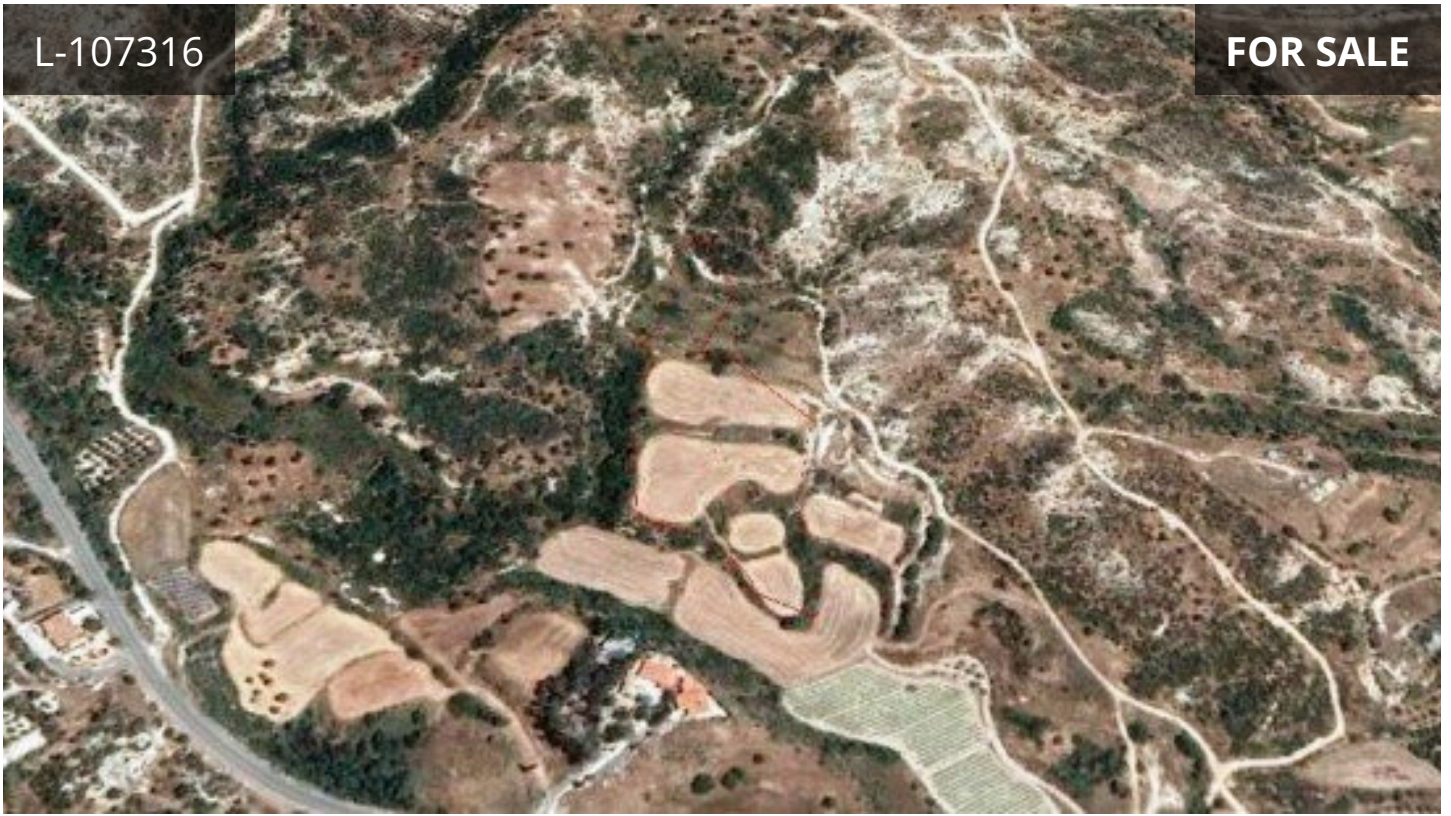

L-107316

FOR SALE

Limassol, Pissouri

16807 m² Area

Description

A nice 16807sqm agricultural land with amazing panoramic sea view in Pissouri village in Limassol. It has 10% buliding density and 10% coverage. please call us for more information and viewing.

€450,000 +VAT

TYPE	Field
PLOT	16807 m ²
STATUS	Resale
TITLE DEED	Yes

foxrealty.eu