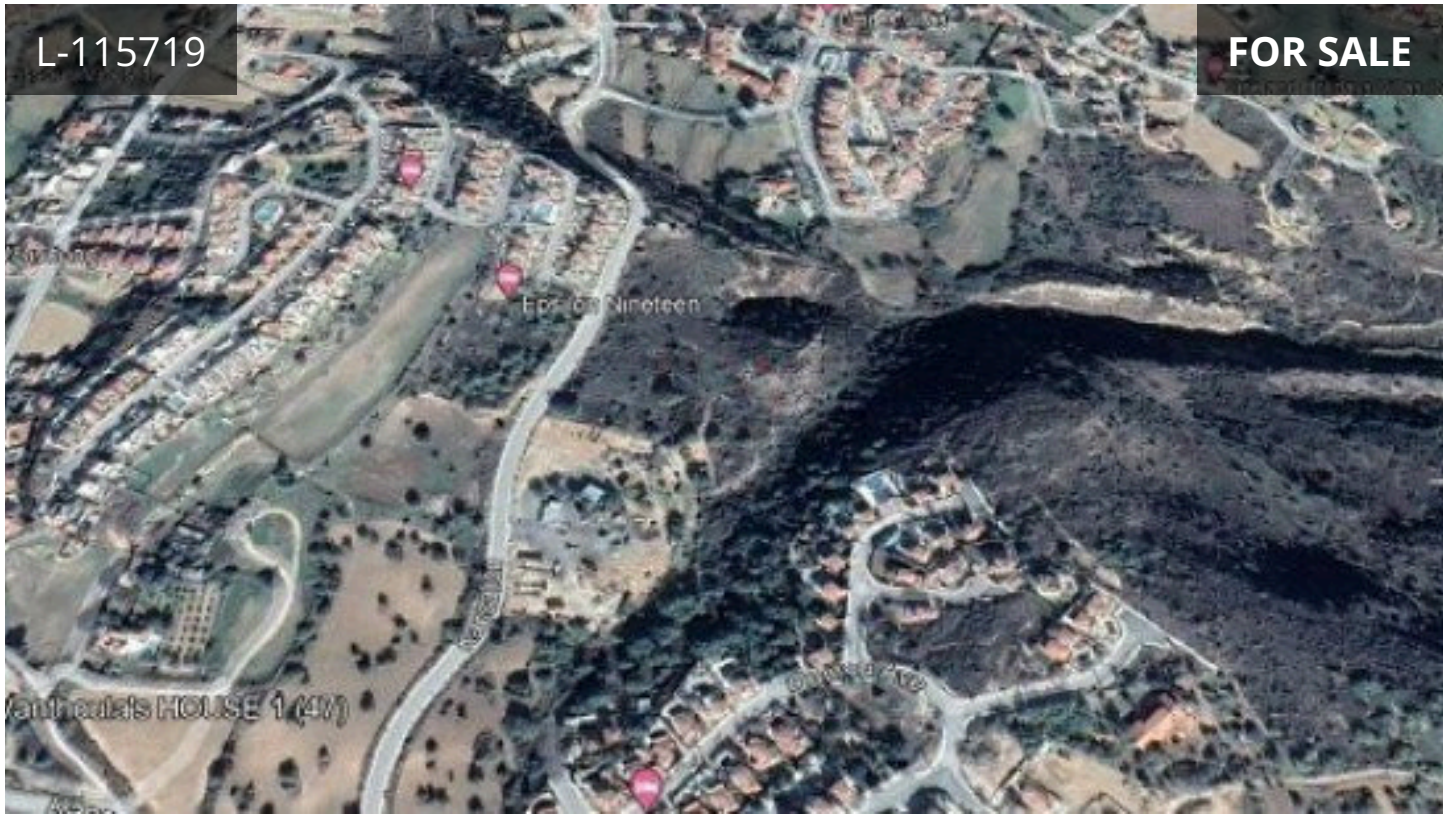

L-115719

FOR SALE

Limassol, Pissouri

4348 m² Area

Description

A nice 4348sqm residential land with panoramic view in Pissouri village in Limassol. The property is close to all amenities, in a quiet residential area, 25 minutes driving distance from Limassol and 20 minutes driving distance from Paphos. It has 60% building density, 35% coverage, 2 floors allowance. Call us for more information and viewing.

€195,000 +VAT

TYPE	Field
PLOT	4348 m ²
STATUS	Resale
TITLE DEED	Yes

foxrealty.eu