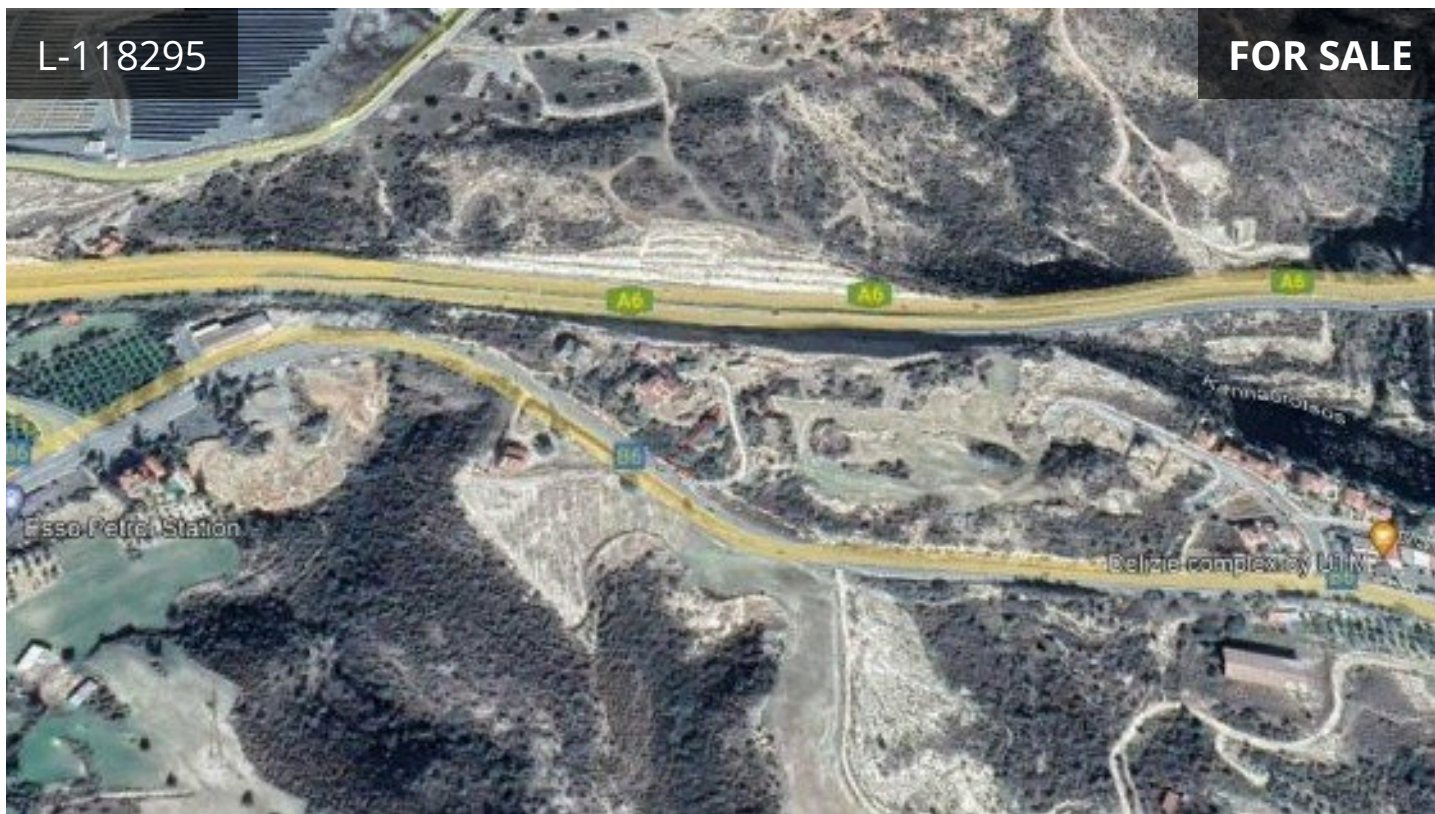

L-118295

FOR SALE

Limassol, Pissouri

4470 m² Area

FOX

SMART ESTATE AGENCY

Description

A nice 4470sqm residential land with amazing panoramic view in Pissouri villave in Limassol. The property is close to all amenities and high way, in a quiet residential area. It has 30% building density, 20% coverage and 2 floors allowance, road, water, electricity. Call as for more information and viewing.

€260,000 +VAT

TYPE	Field
PLOT	4470 m ²
STATUS	Resale
TITLE DEED	Yes

foxrealty.eu