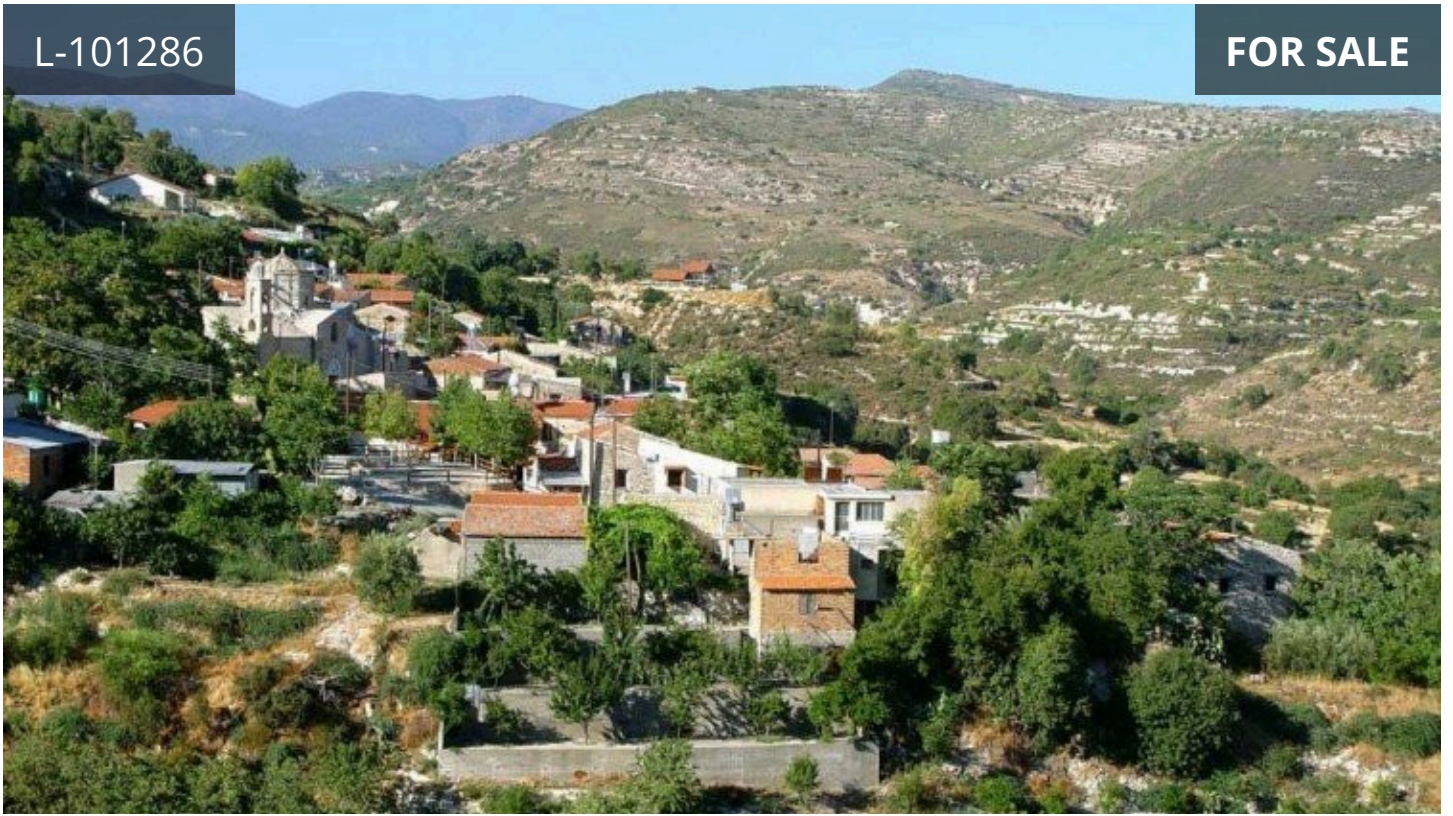

## Limassol, Potamiou

8399 m<sup>2</sup> Area

## Description

The land is located on the main road of the village. There is water and electricity. The build factor is currently 6% but could rise to 20% in the near future.

€50,000

<b>TYPE</b>	Field
<b>PLOT</b>	8399 m <sup>2</sup>
<b>STATUS</b>	Resale
<b>TITLE DEED</b>	Yes