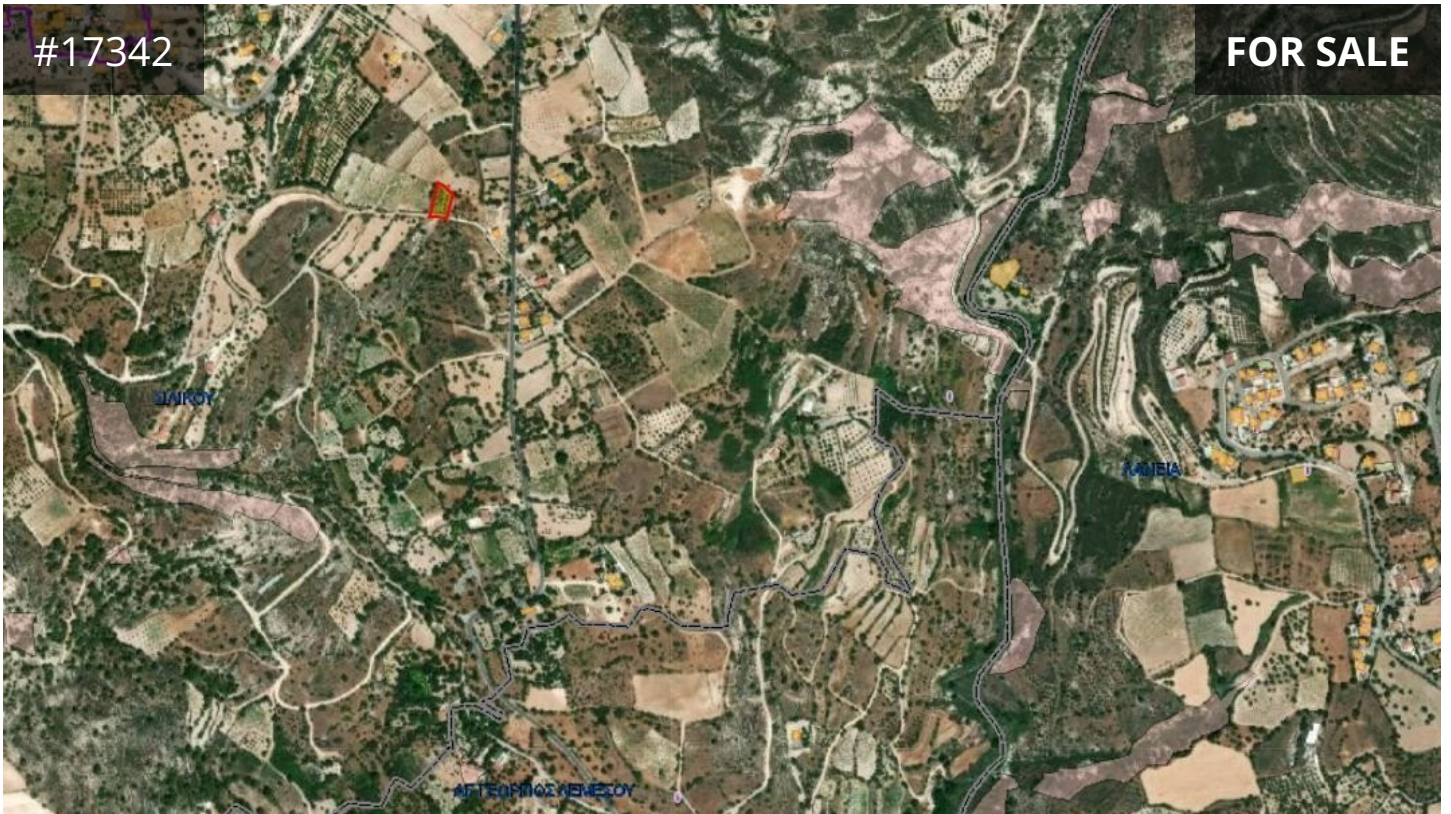

#17342

FOR SALE

Limassol, Silikou

892 m² Area

FOX

SMART ESTATE AGENCY

Description

Residential land of 892sqm for sale in Silikou Village, Limassol.

Building density 30%

Cover ratio 20%

€60,000

TYPE	Field
PLOT	892 m ²
TITLE DEED	Yes

foxrealty.eu