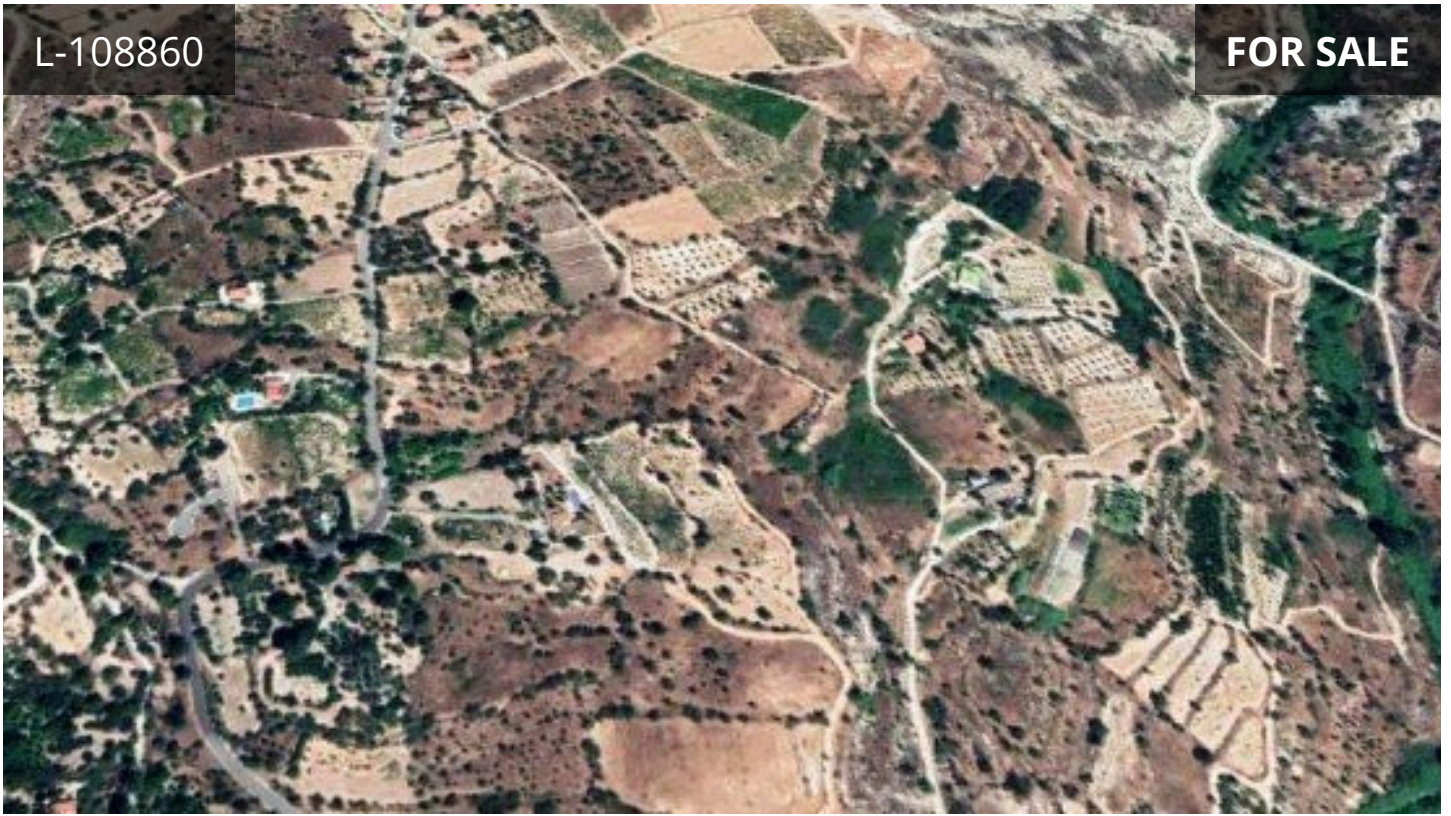

L-108860

FOR SALE

Limassol, Silikou

5166 m² Area

Description

A nice 5166sqm agricultural land with panoramic view in Silikou village in Limassol. The property is 25 minutes driving distance from Limassol. It has 10% building density, 10% coverage and 2 floors allowed. call us for more information and viewing.

€30,000

TYPE	Field
PLOT	5166 m ²
STATUS	Resale
TITLE DEED	Yes

foxrealty.eu