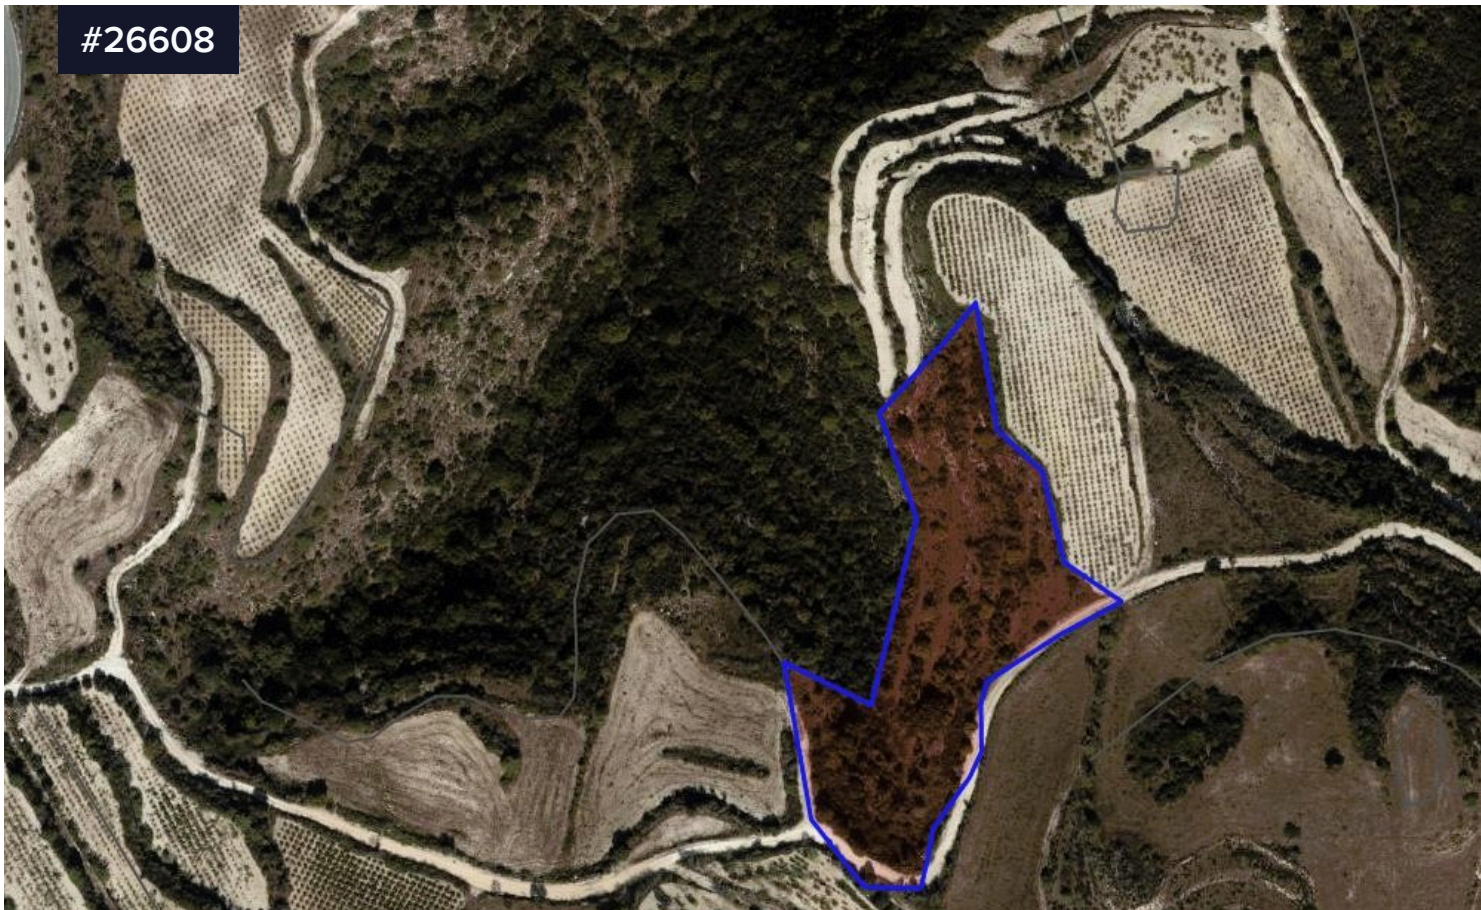

#26608

Agriculture land in Theletra village

€66,000

 Theletra, Paphos

Area

 8360 m²

Type

Field

Title deed

Yes

For sale, agricultural land in the village of Theletra.

The land is accessible through a non-registered road, and the closer registered road is about 350 meters away. It has easy access to the village of Kathikas, which is about 2km away. It falls within the G3 agriculture zone and has a total size of 8360 sq.m.