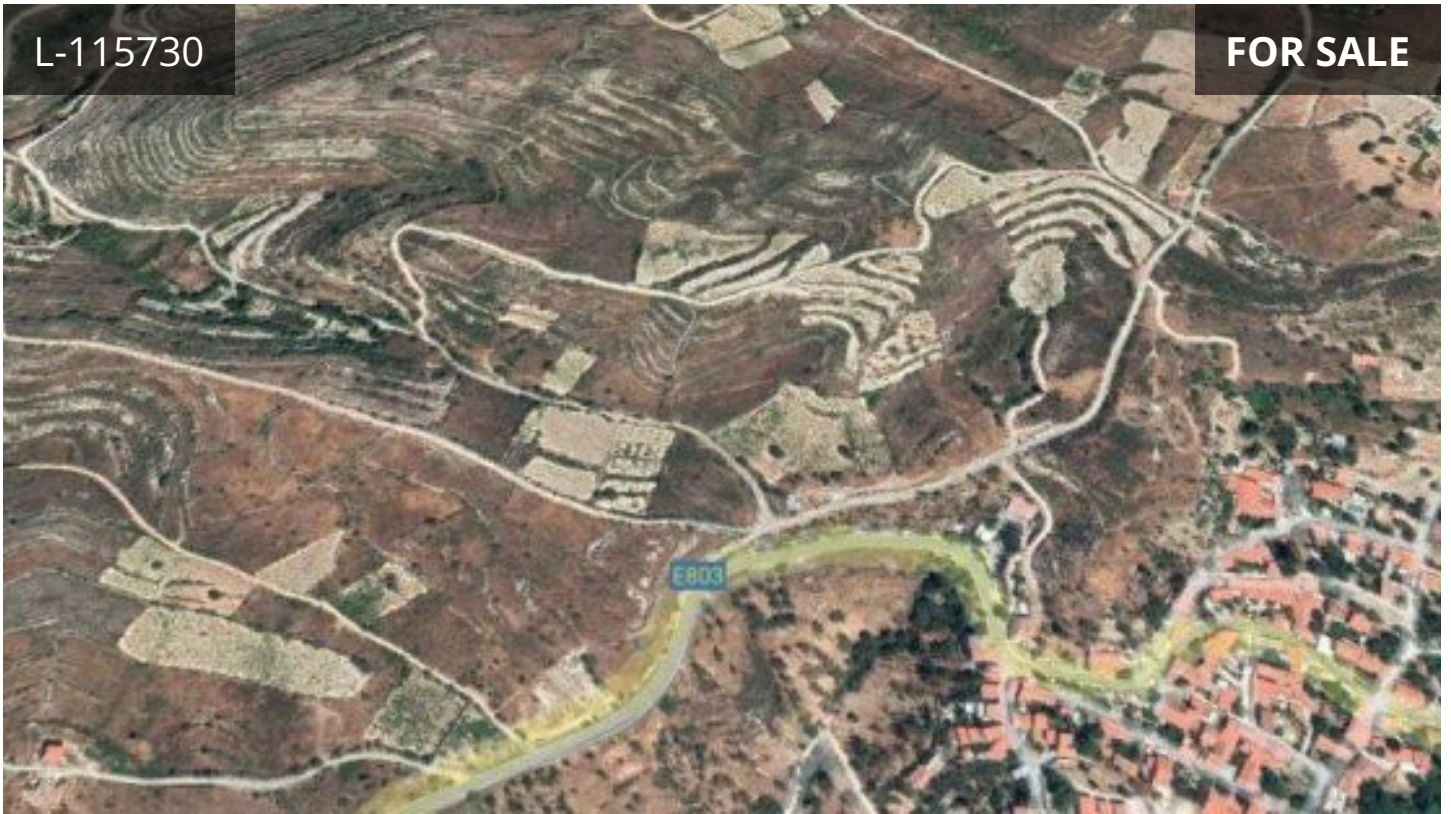

L-115730

FOR SALE

Limassol, Vouni

1450 m² Area

FOX

SMART ESTATE AGENCY

Description

Available 1450sqm residential land with amazing panoramic view in Vouni village. The property is close to all amenities, in a quiet residential area, around 25 minutes driving distance from Limassol. It has 30% building density, 20% coverage, 2 floors allowance, road, electricity and water. Call us for more information and a viewing.

€40,000 +VAT

TYPE	Field
PLOT	1450 m ²
STATUS	Resale
TITLE DEED	Yes

foxrealty.eu