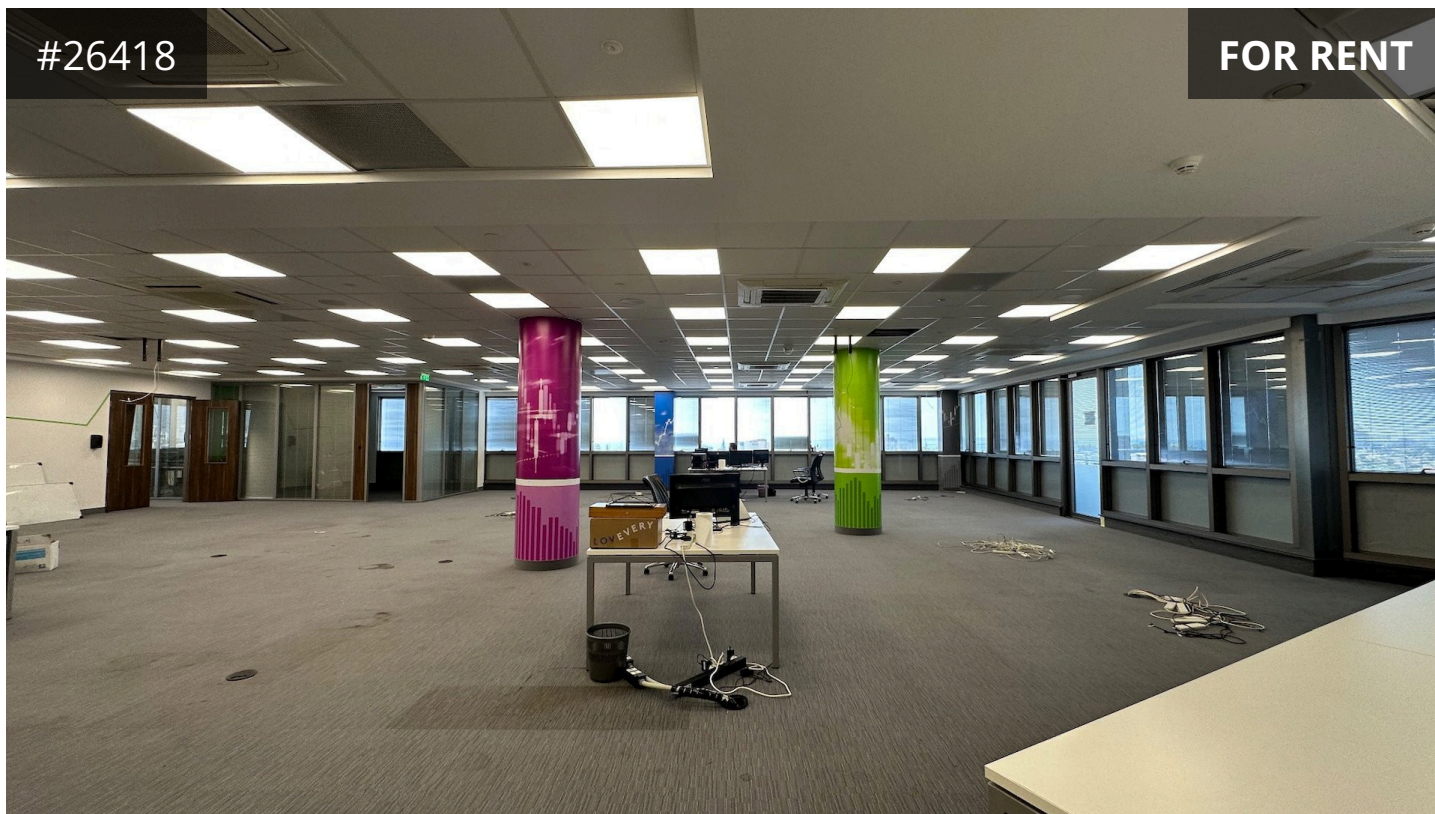

#26418

FOR RENT

Limassol, Katholiki
373 m² Covered

FOX
SMART ESTATE AGENCY

Description

Luxury offices in central Limassol near the Historical Town.
373 Sqm with 5 designated parking spaces.
Raised floors, VRV, server room, conference, reception area, open plan,
smokers areas, roof terrace.
Ready for immediate access.